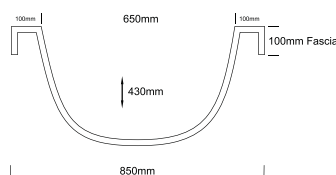

bath range

regina bath

QUAD | REGINA |

REGINA bath

TOP VIEW

FRONT VIEW

SIDE VIEW

NOTES:

- External measurements can be altered as required
- Fascias: minimum 30mm maximum 100mm
- Antispill available on two sides

MADE IN SOUTH AFRICA 