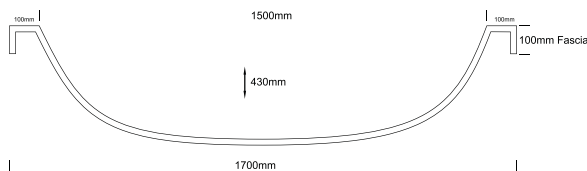

bath range

regina bath

QUAD | REGINA |

REGINA bath

TOP VIEW

FRONT VIEW

SIDE VIEW

NOTES:

- External measurements can be altered as required
- Fascias: minimum 30mm maximum 100mm
- Antispill available on two sides

MADE IN SOUTH AFRICA 