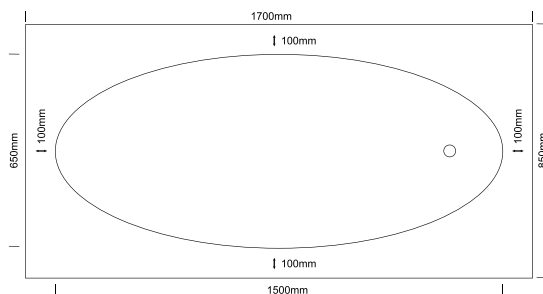

bath range

regina bath

QUAD | REGINA |

REGINA bath

TOP VIEW

FRONT VIEW

SIDE VIEW

NOTES:

- External measurements can be altered as required
- Fascias: minimum 30mm maximum 100mm
- Antispill available on two sides

MADE IN SOUTH AFRICA 