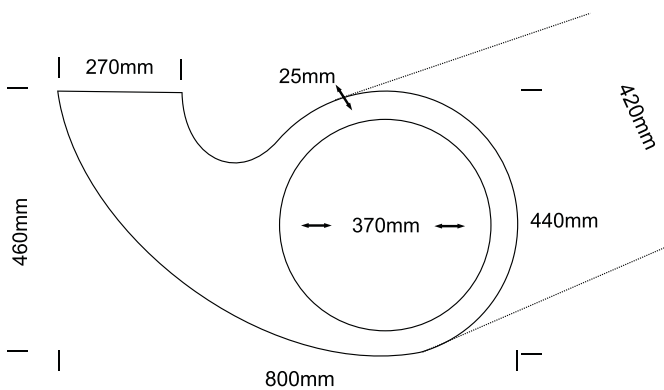

### CURVA bowl

TOP VIEW

SIDE VIEW

#### NOTES:

- External measurements can be altered as required
- Cabinets manufactured in a variety of finishes to clients specifications
- Fascias: minimum 30mm  
maximum 300mm

MADE IN SOUTH AFRICA 