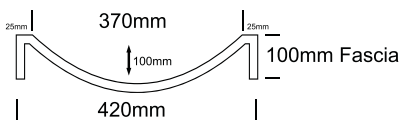

TOP VIEW

SIDE VIEW

NOTES:

- External measurements can be altered as required
- Cabinets manufactured in a variety of finishes to clients specifications
- Fascias: minimum 30mm
  maximum 300mm

MADE IN SOUTH AFRICA