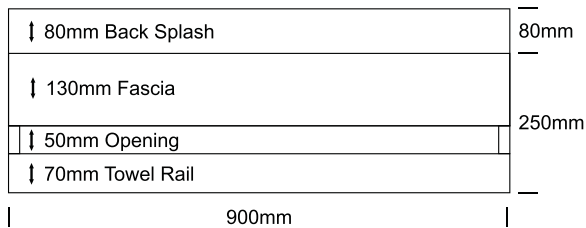

FRONT VIEW

SIDE VIEW

NOTES:

- External measurements can be altered as required
- Cabinets manufactured in a variety of finishes to clients specifications
- Fascias: minimum 30mm
maximum 300mm

MADE IN SOUTH AFRICA 