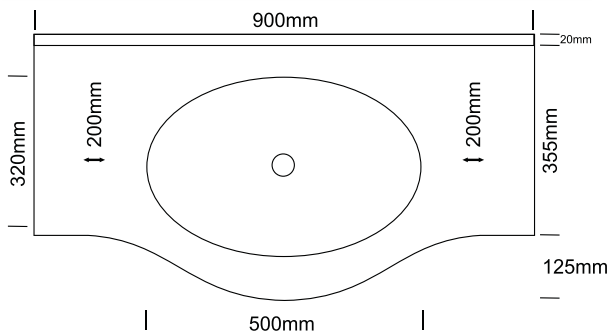

classic range

MONTE CARLO BOWL

CORALIQUE BOWL | LARA BOWL | CAPRICE BOWL | GIRO BOWL | EOS BOWL | CLEO BOWL | DANIELA BOWL | PESCARA BOWL | ROSE BOWL | MONTE CARLO BOWL | CURVA BOWL

MONTE CARLO bowl

TOP VIEW