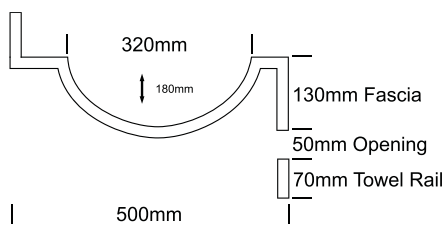

FRONT VIEW

SIDE VIEW

NOTES:

- External measurements can be altered as required
- Cabinets manufactured in a variety of finishes to clients specifications
- Fascias: minimum 30mm
maximum 300mm

MADE IN SOUTH AFRICA 