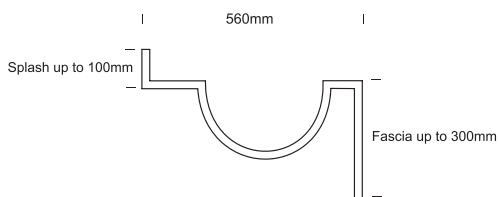

TOP VIEW

SIDE VIEW

NOTES:

- External measurements can be altered as required
- Different bowls can be specified
- Fascias: minimum 30mm
  maximum 300mm

MADE IN SOUTH AFRICA

marblecast

Tel: 021 511 0768 · Fax: 086 670 5558

E-mail: marblecastsales@marblecast.co.za · www.marblecast.co.za

32 Section Street · Paarden Eiland · 7405 · Cape Town · South Africa