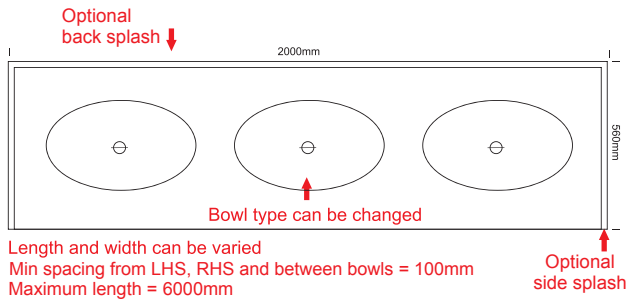

commercial range

COMMERCIAL

CUSTOM VANITY 1 | CUSTOM VANITY 2 | CUSTOM VANITY 3 | CUSTOM VANITY 3 | CORRI CHANNEL

CUSTOM VANITY 3