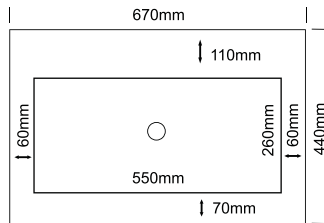

corri range

CORRI D BOWL

CORRI S BOWL | CORRI D BOWL | NIKKI BOWL | MAXI BOWL | CORRANDO BOWL | EURO BOWL | EOS BOWL | CORRI 3

670 CORRI D

TOP VIEW

FRONT VIEW

SIDE VIEW

CORRI D DOUBLE

TOP VIEW

FRONT VIEW

SIDE VIEW

NOTES:

- External measurements can be altered as required
- Cabinets manufactured in a variety of finishes to clients specifications
- Fascias: minimum 30mm
maximum 300mm

MADE IN SOUTH AFRICA