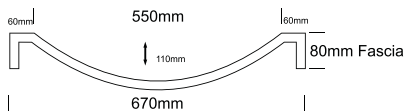

corri range

CORRI D BOWL

CORRI S BOWL | CORRI D BOWL | NIKKI BOWL | MAXI BOWL | CORRANDO BOWL | EURO BOWL | EOS BOWL | CORRI 3

670 CORRI D

TOP VIEW

FRONT VIEW

SIDE VIEW

CORRI D DOUBLE

TOP VIEW

FRONT VIEW

SIDE VIEW

NOTES:

- External measurements can be altered as required
- Cabinets manufactured in a variety of finishes to clients specifications
- Fascias: minimum 30mm
maximum 300mm

MADE IN SOUTH AFRICA