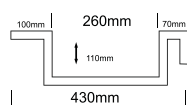

corri range

CORRI D BOWL

CORRI S BOWL | CORRI D BOWL | NIKKI BOWL | MAXI BOWL | CORRANDO BOWL | EURO BOWL | EOS BOWL | CORRI 3

670 CORRI D

TOP VIEW

FRONT VIEW

SIDE VIEW

CORRI D DOUBLE

TOP VIEW

FRONT VIEW

SIDE VIEW

NOTES:

- External measurements can be altered as required
- Cabinets manufactured in a variety of finishes to clients specifications
- Fascias: minimum 30mm
maximum 300mm

MADE IN SOUTH AFRICA