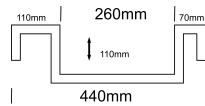

corri range

CORRI D BOWL

CORRI S BOWL | CORRI D BOWL | NIKKI BOWL | MAXI BOWL | CORRANDO BOWL | EURO BOWL | EOS BOWL | CORRI 3

670 CORRI D

TOP VIEW

FRONT VIEW

SIDE VIEW

CORRI D DOUBLE

TOP VIEW

FRONT VIEW

SIDE VIEW

NOTES:

- External measurements can be altered as required
- Cabinets manufactured in a variety of finishes to clients specifications
- Fascias: minimum 30mm
maximum 300mm

MADE IN SOUTH AFRICA