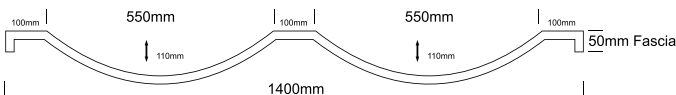

corri range

CORRI D BOWL

CORRI S BOWL | CORRI D BOWL | NIKKI BOWL | MAXI BOWL | CORRANDO BOWL | EURO BOWL | EOS BOWL | CORRI 3

670 CORRI D

TOP VIEW

FRONT VIEW

SIDE VIEW

CORRI D DOUBLE

TOP VIEW

FRONT VIEW

SIDE VIEW

NOTES:

- External measurements can be altered as required
- Cabinets manufactured in a variety of finishes to clients specifications
- Fascias: minimum 30mm
maximum 300mm

MADE IN SOUTH AFRICA