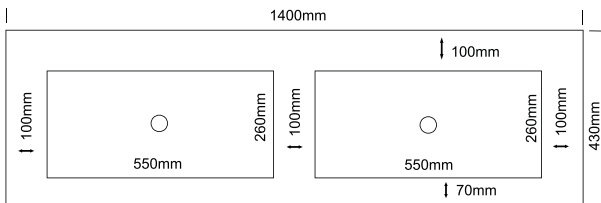

corri range

CORRI D BOWL

CORRI S BOWL | CORRI D BOWL | NIKKI BOWL | MAXI BOWL | CORRANDO BOWL | EURO BOWL | EOS BOWL | CORRI 3

670 CORRI D

TOP VIEW

FRONT VIEW

SIDE VIEW

CORRI D DOUBLE

TOP VIEW

FRONT VIEW

SIDE VIEW

NOTES:

- External measurements can be altered as required
- Cabinets manufactured in a variety of finishes to clients specifications
- Fascias: minimum 30mm
maximum 300mm

MADE IN SOUTH AFRICA