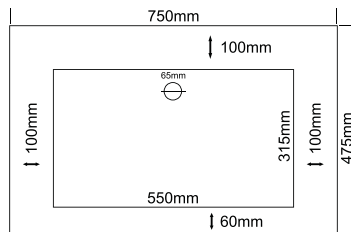

### MAXI SINGLE

TOP VIEW

FRONT VIEW

SIDE VIEW

### MAXI DOUBLE

TOP VIEW

FRONT VIEW

SIDE VIEW

#### NOTES:

- External measurements can be altered as required
- Cabinets manufactured in a variety of finishes to clients specifications
- Fascias: minimum 30mm  
maximum 300mm

MADE IN SOUTH AFRICA

marblecast