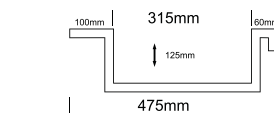

### MAXI SINGLE

TOP VIEW

FRONT VIEW

SIDE VIEW

### MAXI DOUBLE

TOP VIEW

FRONT VIEW

SIDE VIEW

#### NOTES:

- External measurements can be altered as required
- Cabinets manufactured in a variety of finishes to clients specifications
- Fascias: minimum 30mm  
maximum 300mm

MADE IN SOUTH AFRICA

marblecast