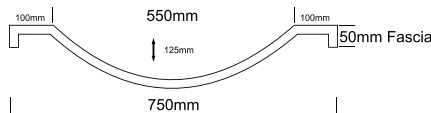

### MAXI SINGLE

TOP VIEW

FRONT VIEW

SIDE VIEW

#### NOTES:

- External measurements can be altered as required
- Cabinets manufactured in a variety of finishes to clients specifications
- Fascias: minimum 30mm  
maximum 300mm

MADE IN SOUTH AFRICA

marblecast