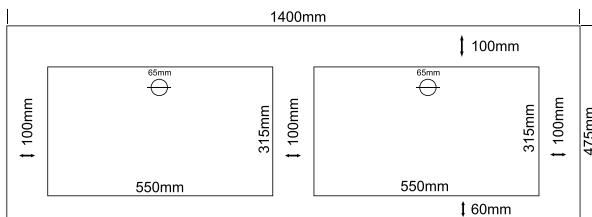

### MAXI SINGLE

TOP VIEW

FRONT VIEW

SIDE VIEW

### MAXI DOUBLE

TOP VIEW

FRONT VIEW

SIDE VIEW

#### NOTES:

- External measurements can be altered as required
- Cabinets manufactured in a variety of finishes to clients specifications
- Fascias: minimum 30mm  
maximum 300mm

MADE IN SOUTH AFRICA

marblecast