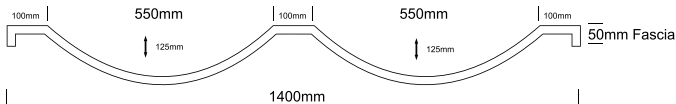

### MAXI SINGLE

TOP VIEW

FRONT VIEW

SIDE VIEW

### MAXI DOUBLE

TOP VIEW

FRONT VIEW

SIDE VIEW

#### NOTES:

- External measurements can be altered as required
- Cabinets manufactured in a variety of finishes to clients specifications
- Fascias: minimum 30mm  
maximum 300mm

MADE IN SOUTH AFRICA

marblecast