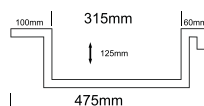

### MAXI SINGLE

TOP VIEW

FRONT VIEW

SIDE VIEW

### MAXI DOUBLE

TOP VIEW

FRONT VIEW

SIDE VIEW

#### NOTES:

- External measurements can be altered as required
- Cabinets manufactured in a variety of finishes to clients specifications
- Fascias: minimum 30mm  
maximum 300mm

MADE IN SOUTH AFRICA

marblecast