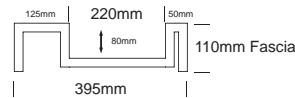

helio range

HELIO basin

HELIO 600 | HELIO 700 | HELIO 800 | HELIO 900 | HELIO 1050

HELIO 600 basin

TOP VIEW

FRONT VIEW

SIDE VIEW

HELIO 700 basin

TOP VIEW

FRONT VIEW

SIDE VIEW

HELIO 800 basin

TOP VIEW

FRONT VIEW

SIDE VIEW

NOTES:

- External measurements can be altered as required
- Cabinets manufactured in a variety of finishes to clients specifications
- Fascias: minimum 30mm | maximum 300mm

MADE IN SOUTH AFRICA

marblecast

Tel: 021 511 0768 · Fax: 086 670 5558