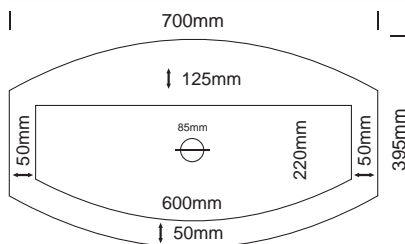

helio range

HELIO basin

HELIO 600 | HELIO 700 | HELIO 800 | HELIO 900 | HELIO 1050

HELIO 600 basin

TOP VIEW

FRONT VIEW

SIDE VIEW

HELIO 700 basin

TOP VIEW

FRONT VIEW

SIDE VIEW

HELIO 800 basin

TOP VIEW

FRONT VIEW

SIDE VIEW

NOTES:

- External measurements can be altered as required
- Cabinets manufactured in a variety of finishes to clients specifications
- Fascias: minimum 30mm | maximum 300mm

MADE IN SOUTH AFRICA

marblecast

Tel: 021 511 0768 · Fax: 086 670 5558