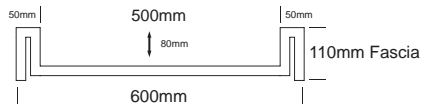

helio range

HELIO basin

HELIO 600 | HELIO 700 | HELIO 800 | HELIO 900 | HELIO 1050

HELIO 600 basin

TOP VIEW

FRONT VIEW

SIDE VIEW

HELIO 700 basin

TOP VIEW

FRONT VIEW

SIDE VIEW

HELIO 800 basin

TOP VIEW

FRONT VIEW

SIDE VIEW

NOTES:

- External measurements can be altered as required
- Cabinets manufactured in a variety of finishes to clients specifications
- Fascias: minimum 30mm | maximum 300mm

MADE IN SOUTH AFRICA

marblecast

Tel: 021 511 0768 · Fax: 086 670 5558