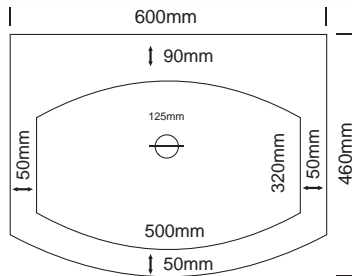

helio range

HELIO basin

HELIO 600 | HELIO 700 | HELIO 800 | HELIO 900 | HELIO 1050

HELIO 600 basin

TOP VIEW

FRONT VIEW

SIDE VIEW

HELIO 700 basin

TOP VIEW

FRONT VIEW

SIDE VIEW

HELIO 800 basin

TOP VIEW

FRONT VIEW

SIDE VIEW

NOTES:

- External measurements can be altered as required
- Cabinets manufactured in a variety of finishes to clients specifications
- Fascias: minimum 30mm | maximum 300mm

MADE IN SOUTH AFRICA

marblecast

Tel: 021 511 0768 · Fax: 086 670 5558