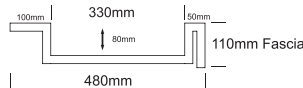

TOP VIEW

FRONT VIEW

SIDE VIEW

HELIO 800 basin

TOP VIEW

FRONT VIEW

SIDE VIEW

NOTES:

- External measurements can be altered as required
- Cabinets manufactured in a variety of finishes to clients specifications
- Fascias: minimum 30mm | maximum 300mm

MADE IN SOUTH AFRICA

marblecast

Tel: 021 511 0768 · Fax: 086 670 5558