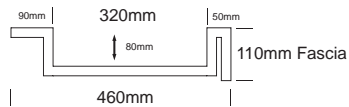

helio range

HELIO basin

HELIO 600 | HELIO 700 | HELIO 800 | HELIO 900 | HELIO 1050

HELIO 600 basin

TOP VIEW

FRONT VIEW

SIDE VIEW

HELIO 700 basin

TOP VIEW

FRONT VIEW

SIDE VIEW

HELIO 800 basin

TOP VIEW

FRONT VIEW

SIDE VIEW

NOTES:

- External measurements can be altered as required
- Cabinets manufactured in a variety of finishes to clients specifications
- Fascias: minimum 30mm | maximum 300mm

MADE IN SOUTH AFRICA

marblecast

Tel: 021 511 0768 · Fax: 086 670 5558