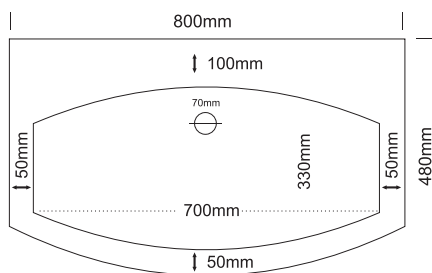

TOP VIEW

FRONT VIEW

SIDE VIEW

HELIO 800 basin

TOP VIEW

FRONT VIEW

SIDE VIEW

NOTES:

- External measurements can be altered as required
- Cabinets manufactured in a variety of finishes to clients specifications
- Fascias: minimum 30mm | maximum 300mm

MADE IN SOUTH AFRICA

marblecast

Tel: 021 511 0768 · Fax: 086 670 5558