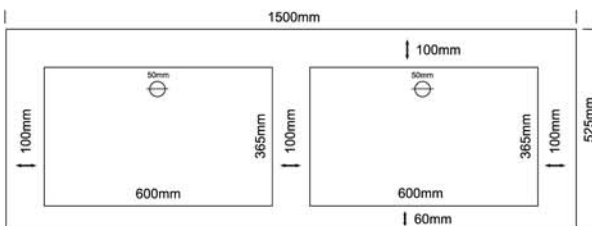

quattro range

JUMBO BOWL

CUBO BOWL | GRANDE BOWL | JUMBO BOWL | MEGA BOWL | ULTRA BOWL | GIGA BOWL | TETRA BOWL | FABIO BOWL | ANGULO BOWL | CUBANO BASIN | GUEST BASIN

800 JUMBO

TOP VIEW

FRONT VIEW

SIDE VIEW

JUMBO DOUBLE

TOP VIEW

FRONT VIEW

SIDE VIEW

NOTES:

- External measurements can be altered as required
- Cabinets manufactured in a variety of finishes to clients specifications
- Fascias: minimum 30mm
maximum 300mm