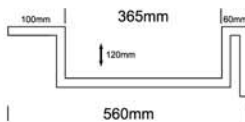

quattro range

JUMBO BOWL

CUBO BOWL | GRANDE BOWL | JUMBO BOWL | MEGA BOWL | ULTRA BOWL | GIGA BOWL | TETRA BOWL | FABIO BOWL | ANGULO BOWL | CUBANO BASIN | GUEST BASIN

800 JUMBO

TOP VIEW

FRONT VIEW

SIDE VIEW

JUMBO DOUBLE

TOP VIEW

FRONT VIEW

SIDE VIEW

NOTES:

- External measurements can be altered as required
- Cabinets manufactured in a variety of finishes to clients specifications
- Fascias: minimum 30mm
maximum 300mm