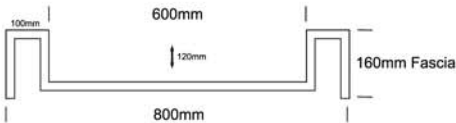

quattro range

JUMBO BOWL

CUBO BOWL | GRANDE BOWL | JUMBO BOWL | MEGA BOWL | ULTRA BOWL | GIGA BOWL | TETRA BOWL | FABIO BOWL | ANGULO BOWL | CUBANO BASIN | GUEST BASIN

800 JUMBO

TOP VIEW

FRONT VIEW

SIDE VIEW

JUMBO DOUBLE

TOP VIEW

FRONT VIEW

SIDE VIEW

NOTES:

- External measurements can be altered as required
- Cabinets manufactured in a variety of finishes to clients specifications
- Fascias: minimum 30mm
maximum 300mm