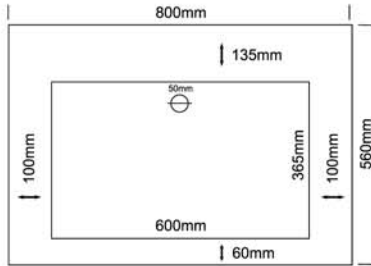

quattro range

JUMBO BOWL

CUBO BOWL | GRANDE BOWL | JUMBO BOWL | MEGA BOWL | ULTRA BOWL | GIGA BOWL | TETRA BOWL | FABIO BOWL | ANGULO BOWL | CUBANO BASIN | GUEST BASIN

800 JUMBO

TOP VIEW

FRONT VIEW

SIDE VIEW

JUMBO DOUBLE

TOP VIEW

FRONT VIEW

SIDE VIEW

NOTES:

- External measurements can be altered as required
- Cabinets manufactured in a variety of finishes to clients specifications
- Fascias: minimum 30mm
maximum 300mm