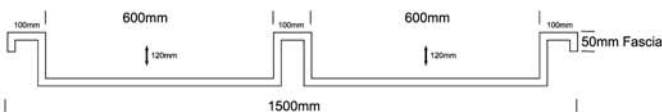

quattro range

JUMBO BOWL

CUBO BOWL | GRANDE BOWL | JUMBO BOWL | MEGA BOWL | ULTRA BOWL | GIGA BOWL | TETRA BOWL | FABIO BOWL | ANGULO BOWL | CUBANO BASIN | GUEST BASIN

800 JUMBO

TOP VIEW

FRONT VIEW

SIDE VIEW

JUMBO DOUBLE

TOP VIEW

FRONT VIEW

SIDE VIEW

NOTES:

- External measurements can be altered as required
- Cabinets manufactured in a variety of finishes to clients specifications
- Fascias: minimum 30mm
maximum 300mm