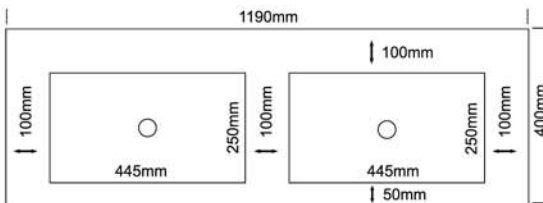

TETRA BOWL

CUBO BOWL | GRANDE BOWL | JUMBO BOWL | MEGA BOWL | ULTRA BOWL | GIGA BOWL | TETRA BOWL | FABIO BOWL | ANGULO BOWL | CUBANO BASIN | GUEST BASIN

800 TETRA

TOP VIEW

FRONT VIEW

SIDE VIEW

TETRA DOUBLE

TOP VIEW

FRONT VIEW

SIDE VIEW

NOTES:

- External measurements can be altered as required
- Cabinets manufactured in a variety of finishes to clients specifications
- Fascias: minimum 30mm
maximum 300mm

MADE IN SOUTH AFRICA 