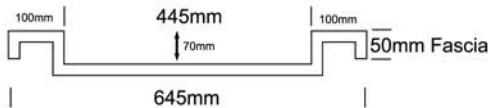

TETRA BOWL

CUBO BOWL | GRANDE BOWL | JUMBO BOWL | MEGA BOWL | ULTRA BOWL | GIGA BOWL | TETRA BOWL | FABIO BOWL | ANGULO BOWL | CUBANO BASIN | GUEST BASIN

800 TETRA

TOP VIEW

FRONT VIEW

SIDE VIEW

TETRA DOUBLE

TOP VIEW

FRONT VIEW

SIDE VIEW

NOTES:

- External measurements can be altered as required
- Cabinets manufactured in a variety of finishes to clients specifications
- Fascias: minimum 30mm
maximum 300mm

MADE IN SOUTH AFRICA 