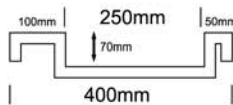

TETRA BOWL

CUBO BOWL | GRANDE BOWL | JUMBO BOWL | MEGA BOWL | ULTRA BOWL | GIGA BOWL | TETRA BOWL | FABIO BOWL | ANGULO BOWL | CUBANO BASIN | GUEST BASIN

800 TETRA

TOP VIEW

FRONT VIEW

SIDE VIEW

TETRA DOUBLE

TOP VIEW

FRONT VIEW

SIDE VIEW

NOTES:

- External measurements can be altered as required
- Cabinets manufactured in a variety of finishes to clients specifications
- Fascias: minimum 30mm
maximum 300mm

MADE IN SOUTH AFRICA 