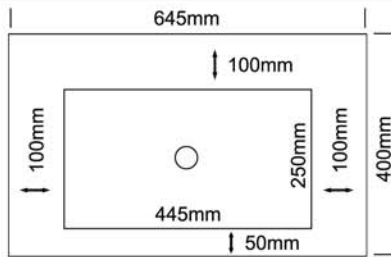

TETRA BOWL

CUBO BOWL | GRANDE BOWL | JUMBO BOWL | MEGA BOWL | ULTRA BOWL | GIGA BOWL | TETRA BOWL | FABIO BOWL | ANGULO BOWL | CUBANO BASIN | GUEST BASIN

800 TETRA

TOP VIEW

FRONT VIEW

SIDE VIEW

TETRA DOUBLE

TOP VIEW

FRONT VIEW

SIDE VIEW

NOTES:

- External measurements can be altered as required
- Cabinets manufactured in a variety of finishes to clients specifications
- Fascias: minimum 30mm
maximum 300mm

MADE IN SOUTH AFRICA 