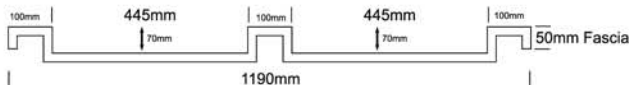

TETRA BOWL

CUBO BOWL | GRANDE BOWL | JUMBO BOWL | MEGA BOWL | ULTRA BOWL | GIGA BOWL | TETRA BOWL | FABIO BOWL | ANGULO BOWL | CUBANO BASIN | GUEST BASIN

800 TETRA

TOP VIEW

FRONT VIEW

SIDE VIEW

TETRA DOUBLE

TOP VIEW

FRONT VIEW

SIDE VIEW

NOTES:

- External measurements can be altered as required
- Cabinets manufactured in a variety of finishes to clients specifications
- Fascias: minimum 30mm
maximum 300mm

MADE IN SOUTH AFRICA 