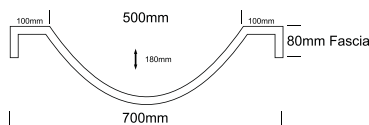

TOP VIEW

FRONT VIEW