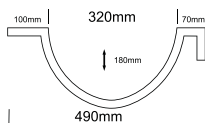

SIDE VIEW

CAPRICE DOUBLE bowl

TOP VIEW

FRONT VIEW

SIDE VIEW

NOTES:

- External measurements can be altered as required
- Cabinets manufactured in a variety of finishes to clients specifications
- Fascias: minimum 30mm
maximum 300mm