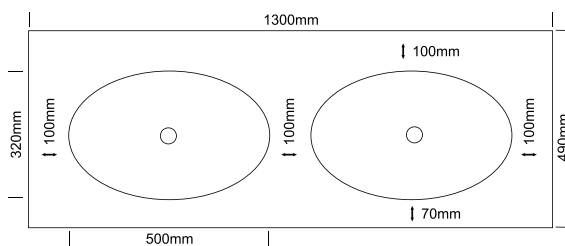

SIDE VIEW

CAPRICE DOUBLE bowl

TOP VIEW

FRONT VIEW

SIDE VIEW

NOTES:

- External measurements can be altered as required
- Cabinets manufactured in a variety of finishes to clients specifications
- Fascias: minimum 30mm
maximum 300mm