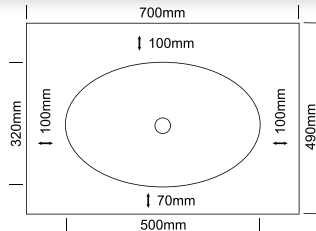

classic range

CAPRICE BOWL

CORALIQUE BOWL | LARA BOWL | CAPRICE BOWL | GIRO BOWL | EOS BOWL | CLEO BOWL | DANIELLA BOWL | PESCARA BOWL | ROSE BOWL | MONTE CARLO BOWL | CURVA BOWL

CAPRICE bowl

TOP VIEW