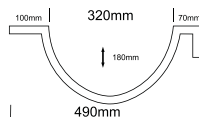

SIDE VIEW

CAPRICE DOUBLE bowl

TOP VIEW

FRONT VIEW

SIDE VIEW

NOTES:

- External measurements can be altered as required
- Cabinets manufactured in a variety of finishes to clients specifications
- Fascias: minimum 30mm
maximum 300mm