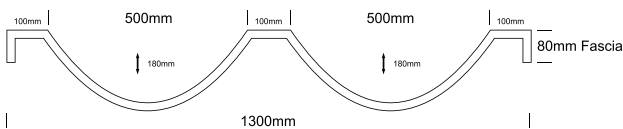

classic range

CAPRICE BOWL

CORALIQUE BOWL | LARA BOWL | CAPRICE BOWL | GIRO BOWL | EOS BOWL | CLEO BOWL | DANIELLA BOWL | PESCARA BOWL | ROSE BOWL | MONTE CARLO BOWL | CURVA BOWL

CAPRICE bowl

TOP VIEW

FRONT VIEW

SIDE VIEW

CAPRICE DOUBLE bowl

TOP VIEW

FRONT VIEW

SIDE VIEW

NOTES:

- External measurements can be altered as required
- Cabinets manufactured in a variety of finishes to clients specifications
- Fascias: minimum 30mm
maximum 300mm