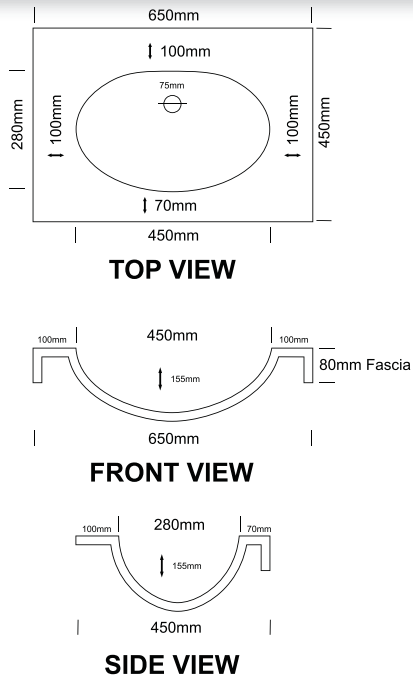

classic range

CLEO BOWL

CORALIQUE BOWL | LARA BOWL | CAPRICE BOWL | GIRO BOWL | EOS BOWL | CLEO BOWL | DANIELLA BOWL | PESCARA BOWL | ROSE BOWL | MONTE CARLO BOWL | CURVA BOWL

CLEO bowl

NOTES:

- External measurements can be altered as required
- Cabinets manufactured in a variety of finishes to clients specifications
- Fascias: minimum 30mm
maximum 300mm