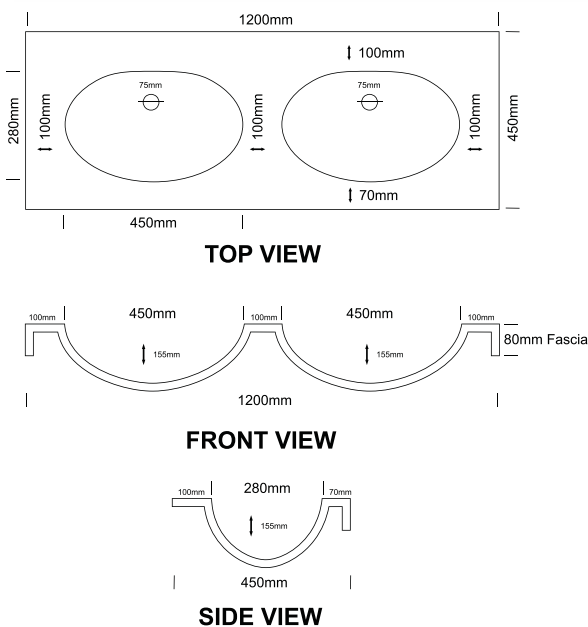

classic range

CLEO BOWL

CORALIQUE BOWL | LARA BOWL | CAPRICE BOWL | GIRO BOWL | EOS BOWL | CLEO BOWL | DANIELLA BOWL | PESCARA BOWL | ROSE BOWL | MONTE CARLO BOWL | CURVA BOWL

CLEO bowl

NOTES:

- External measurements can be altered as required
- Cabinets manufactured in a variety of finishes to clients specifications
- Fascias: minimum 30mm
maximum 300mm

CLEO DOUBLE bowl

MADE IN SOUTH AFRICA 