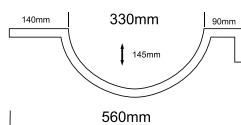

### CORALIQUE bowl

TOP VIEW

FRONT VIEW

SIDE VIEW

### NOTES:

- External measurements can be altered as required
- Cabinets manufactured in a variety of finishes to clients specifications
- Fascias: minimum 30mm maximum 300mm