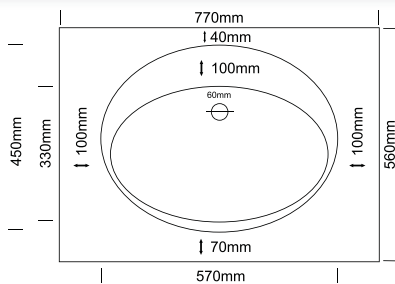

### CORALIQUE bowl

TOP VIEW

FRONT VIEW

SIDE VIEW

### NOTES:

- External measurements can be altered as required
- Cabinets manufactured in a variety of finishes to clients specifications
- Fascias: minimum 30mm maximum 300mm