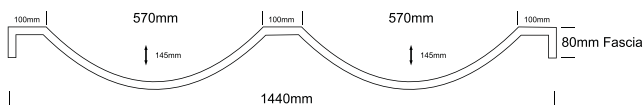

TOP VIEW

FRONT VIEW