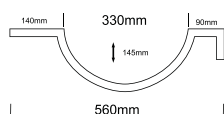

FRONT VIEW

SIDE VIEW