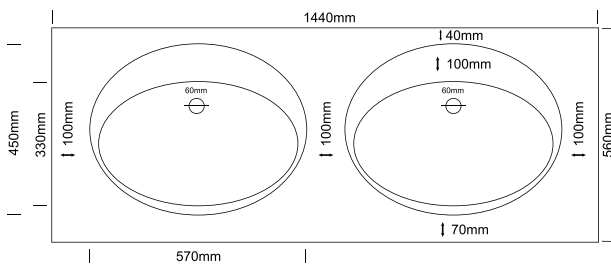

CORALIQUE DOUBLE bowl

TOP VIEW