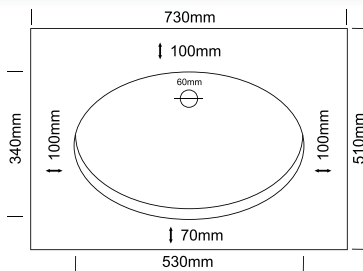

classic range

DANIELLA BOWL

CORALIQUE BOWL | LARA BOWL | CAPRICE BOWL | GIRO BOWL | EOS BOWL | CLEO BOWL | DANIELLA BOWL | PESCARA BOWL | ROSE BOWL | MONTE CARLO BOWL | CURVA BOWL

DANIELLA bowl

TOP VIEW