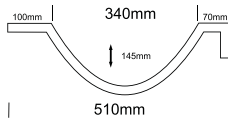

SIDE VIEW

DANIELLA DOUBLE bowl

TOP VIEW

FRONT VIEW

SIDE VIEW

NOTES:

- External measurements can be altered as required
- Cabinets manufactured in a variety of finishes to clients specifications
- Fascias: minimum 30mm
maximum 300mm