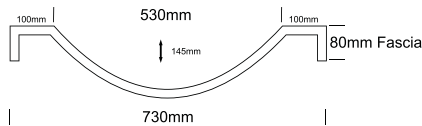

classic range

DANIELLA BOWL

CORALIQUE BOWL | LARA BOWL | CAPRICE BOWL | GIRO BOWL | EOS BOWL | CLEO BOWL | DANIELLA BOWL | PESCARA BOWL | ROSE BOWL | MONTE CARLO BOWL | CURVA BOWL

DANIELLA bowl

TOP VIEW

FRONT VIEW

SIDE VIEW

DANIELLA DOUBLE bowl

TOP VIEW

FRONT VIEW

SIDE VIEW

NOTES:

- External measurements can be altered as required
- Cabinets manufactured in a variety of finishes to clients specifications
- Fascias: minimum 30mm
maximum 300mm