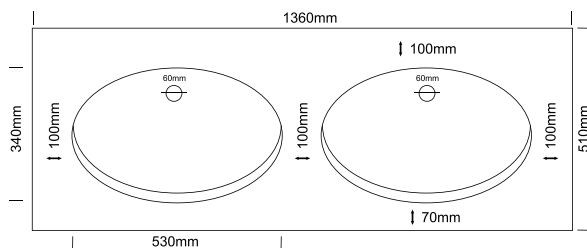

SIDE VIEW

DANIELLA DOUBLE bowl

TOP VIEW

FRONT VIEW

SIDE VIEW

NOTES:

- External measurements can be altered as required
- Cabinets manufactured in a variety of finishes to clients specifications
- Fascias: minimum 30mm
maximum 300mm