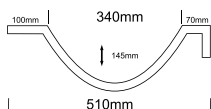

SIDE VIEW

DANIELLA DOUBLE bowl

TOP VIEW

FRONT VIEW

SIDE VIEW

NOTES:

- External measurements can be altered as required
- Cabinets manufactured in a variety of finishes to clients specifications
- Fascias: minimum 30mm
maximum 300mm