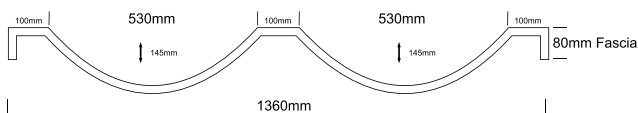

classic range

DANIELLA BOWL

CORALIQUE BOWL | LARA BOWL | CAPRICE BOWL | GIRO BOWL | EOS BOWL | CLEO BOWL | DANIELLA BOWL | PESCARA BOWL | ROSE BOWL | MONTE CARLO BOWL | CURVA BOWL

DANIELLA bowl

TOP VIEW

FRONT VIEW

SIDE VIEW

DANIELLA DOUBLE bowl

TOP VIEW

FRONT VIEW

SIDE VIEW

NOTES:

- External measurements can be altered as required
- Cabinets manufactured in a variety of finishes to clients specifications
- Fascias: minimum 30mm
maximum 300mm