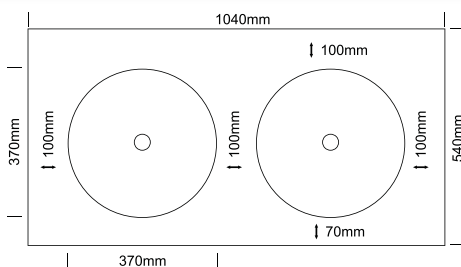

SIDE VIEW

NOTES:

- External measurements can be altered as required
- Cabinets manufactured in a variety of finishes to clients specifications
- Fascias: minimum 30mm
maximum 300mm

GIRO DOUBLE bowl

TOP VIEW