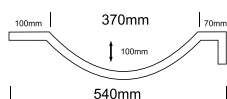

FRONT VIEW

SIDE VIEW