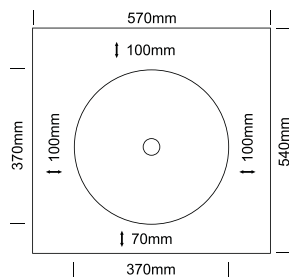

classic range

GIRO BOWL

CORALIQUE BOWL | LARA BOWL | CAPRICE BOWL | **GIRO BOWL** | EOS BOWL | CLEO BOWL | DANIELLA BOWL | PESCARA BOWL | ROSE BOWL | MONTE CARLO BOWL | CURVA BOWL

GIRO bowl

TOP VIEW