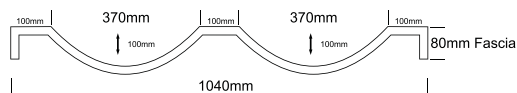

SIDE VIEW

NOTES:

- External measurements can be altered as required
- Cabinets manufactured in a variety of finishes to clients specifications
- Fascias: minimum 30mm
maximum 300mm

GIRO DOUBLE bowl

TOP VIEW