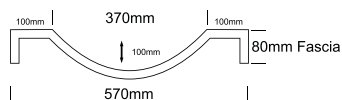

classic range

GIRO BOWL

CORALIQUE BOWL | LARA BOWL | CAPRICE BOWL | **GIRO BOWL** | EOS BOWL | CLEO BOWL | DANIELLA BOWL | PESCARA BOWL | ROSE BOWL | MONTE CARLO BOWL | CURVA BOWL

GIRO bowl

TOP VIEW

FRONT VIEW

SIDE VIEW

NOTES:

- External measurements can be altered as required
- Cabinets manufactured in a variety of finishes to clients specifications
- Fascias: minimum 30mm
maximum 300mm

GIRO DOUBLE bowl

TOP VIEW