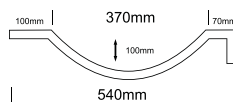

classic range

GIRO BOWL

CORALIQUE BOWL | LARA BOWL | CAPRICE BOWL | **GIRO BOWL** | EOS BOWL | CLEO BOWL | DANIELLA BOWL | PESCARA BOWL | ROSE BOWL | MONTE CARLO BOWL | CURVA BOWL

GIRO bowl

TOP VIEW

FRONT VIEW

SIDE VIEW

NOTES:

- External measurements can be altered as required
- Cabinets manufactured in a variety of finishes to clients specifications
- Fascias: minimum 30mm
maximum 300mm

GIRO DOUBLE bowl

TOP VIEW