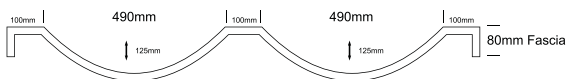

classic range

LARA BOWL

CORALIQUE BOWL | LARA BOWL | CAPRICE BOWL | GIRO BOWL | EOS BOWL | CLEO BOWL | DANIELLA BOWL | PESCARABOWL | ROSE BOWL | MONTE CARLO BOWL | CURVA BOWL

LARA bowl

TOP VIEW

FRONT VIEW

SIDE VIEW

NOTES:

- External measurements can be altered as required
- Cabinets manufactured in a variety of finishes to clients specifications
- Fascias: minimum 30mm
maximum 300mm

LARA DOUBLE bowl

TOP VIEW

FRONT VIEW