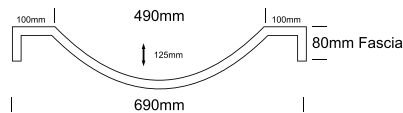

classic range

LARA BOWL

CORALIQUE BOWL | LARA BOWL | CAPRICE BOWL | GIRO BOWL | EOS BOWL | CLEO BOWL | DANIELLA BOWL | PESCARABOWL | ROSE BOWL | MONTE CARLO BOWL | CURVA BOWL

LARA bowl

TOP VIEW

FRONT VIEW

SIDE VIEW

NOTES:

- External measurements can be altered as required
- Cabinets manufactured in a variety of finishes to clients specifications
- Fascias: minimum 30mm
maximum 300mm

LARA DOUBLE bowl

TOP VIEW

FRONT VIEW