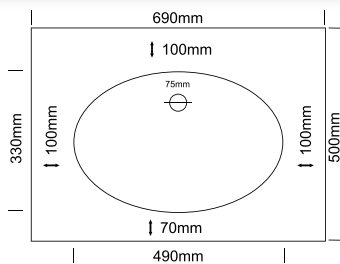

classic range

LARA BOWL

CORALIQUE BOWL | LARA BOWL | CAPRICE BOWL | GIRO BOWL | EOS BOWL | CLEO BOWL | DANIELLA BOWL | PESCARABOWL | ROSE BOWL | MONTE CARLO BOWL | CURVA BOWL

LARA bowl

TOP VIEW

FRONT VIEW

SIDE VIEW

NOTES:

- External measurements can be altered as required
- Cabinets manufactured in a variety of finishes to clients specifications
- Fascias: minimum 30mm
maximum 300mm

LARA DOUBLE bowl

TOP VIEW

FRONT VIEW