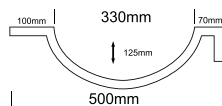

classic range

LARA BOWL

CORALIQUE BOWL | LARA BOWL | CAPRICE BOWL | GIRO BOWL | EOS BOWL | CLEO BOWL | DANIELLA BOWL | PESCARABOWL | ROSE BOWL | MONTE CARLO BOWL | CURVA BOWL

LARA bowl

TOP VIEW

FRONT VIEW

SIDE VIEW

NOTES:

- External measurements can be altered as required
- Cabinets manufactured in a variety of finishes to clients specifications
- Fascias: minimum 30mm
maximum 300mm

LARA DOUBLE bowl

TOP VIEW

FRONT VIEW