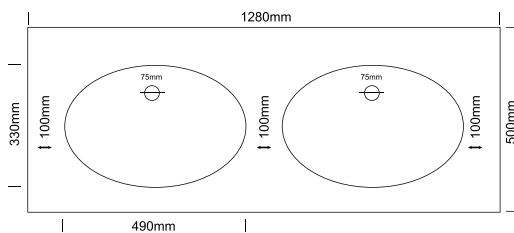

classic range

LARA BOWL

CORALIQUE BOWL | LARA BOWL | CAPRICE BOWL | GIRO BOWL | EOS BOWL | CLEO BOWL | DANIELLA BOWL | PESCARABOWL | ROSE BOWL | MONTE CARLO BOWL | CURVA BOWL

LARA bowl

TOP VIEW

FRONT VIEW

SIDE VIEW

NOTES:

- External measurements can be altered as required
- Cabinets manufactured in a variety of finishes to clients specifications
- Fascias: minimum 30mm
maximum 300mm

LARA DOUBLE bowl

TOP VIEW

FRONT VIEW