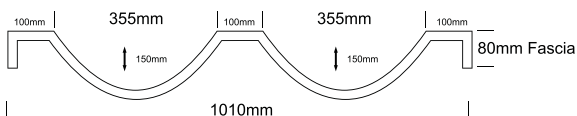

classic range

ROSE BOWL

CORALIQUE BOWL | LARA BOWL | CAPRICE BOWL | GIRO BOWL | EOS BOWL | CLEO BOWL | DANIELLA BOWL | PESCARA BOWL | ROSE BOWL | MONTE CARLO BOWL | CURVA BOWL

ROSE bowl

TOP VIEW

FRONT VIEW

SIDE VIEW

ROSE DOUBLE bowl

TOP VIEW

FRONT VIEW

SIDE VIEW

NOTES:

- External measurements can be altered as required
- Cabinets manufactured in a variety of finishes to clients specifications
- Fascias: minimum 30mm
maximum 300mm