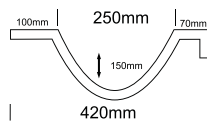

SIDE VIEW

ROSE DOUBLE bowl

TOP VIEW

FRONT VIEW

SIDE VIEW

NOTES:

- External measurements can be altered as required
- Cabinets manufactured in a variety of finishes to clients specifications
- Fascias: minimum 30mm
maximum 300mm