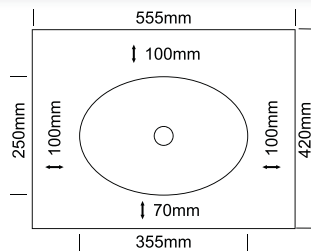

classic range

ROSE BOWL

CORALIQUE BOWL | LARA BOWL | CAPRICE BOWL | GIRO BOWL | EOS BOWL | CLEO BOWL | DANIELLA BOWL | PESCARA BOWL | ROSE BOWL | MONTE CARLO BOWL | CURVA BOWL

ROSE bowl

TOP VIEW