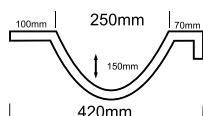

SIDE VIEW

ROSE DOUBLE bowl

TOP VIEW

FRONT VIEW

SIDE VIEW

NOTES:

- External measurements can be altered as required
- Cabinets manufactured in a variety of finishes to clients specifications
- Fascias: minimum 30mm
maximum 300mm