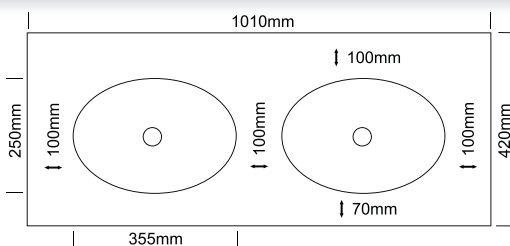

SIDE VIEW

ROSE DOUBLE bowl

TOP VIEW

FRONT VIEW

SIDE VIEW

NOTES:

- External measurements can be altered as required
- Cabinets manufactured in a variety of finishes to clients specifications
- Fascias: minimum 30mm
maximum 300mm