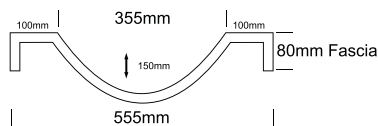

classic range

ROSE BOWL

CORALIQUE BOWL | LARA BOWL | CAPRICE BOWL | GIRO BOWL | EOS BOWL | CLEO BOWL | DANIELLA BOWL | PESCARA BOWL | ROSE BOWL | MONTE CARLO BOWL | CURVA BOWL

ROSE bowl

FRONT VIEW

ROSE DOUBLE bowl

NOTES:

- External measurements can be altered as required
- Cabinets manufactured in a variety of finishes to clients specifications
- Fascias: minimum 30mm
  maximum 300mm

MADE IN SOUTH AFRICA