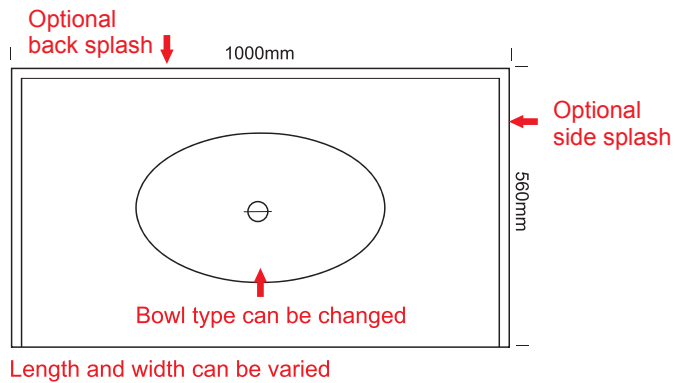

commercial range

COMMERCIAL

CUSTOM VANITY 1 | CUSTOM VANITY 2 | CUSTOM VANITY 3 | CUSTOM VANITY 3 | CORRI CHANNEL

CUSTOM VANITY 1

NOTES:

- External measurements can be altered as required
- Different bowls can be specified
- Fascias: minimum 30mm
maximum 300mm