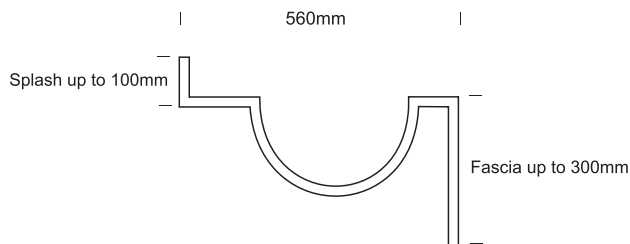

commercial range

COMMERCIAL

CUSTOM VANITY 1 | CUSTOM VANITY 2 | CUSTOM VANITY 3 | CUSTOM VANITY 3 | CORRI CHANNEL

CUSTOM VANITY 1

NOTES:

- External measurements can be altered as required
- Different bowls can be specified
- Fascias: minimum 30mm
maximum 300mm