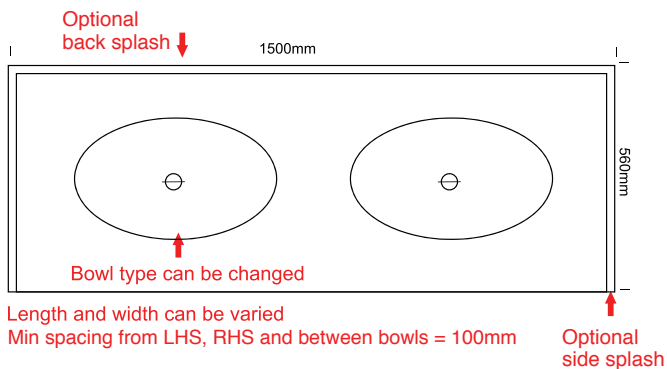

commercial range

COMMERCIAL

CUSTOM VANITY 1 | CUSTOM VANITY 2 | CUSTOM VANITY 3 | CUSTOM VANITY 3 | CORRI CHANNEL

CUSTOM VANITY 2

TOP VIEW

SIDE VIEW

NOTES:

- External measurements can be altered as required
- Different bowls can be specified
- Fascias: minimum 30mm
maximum 300mm