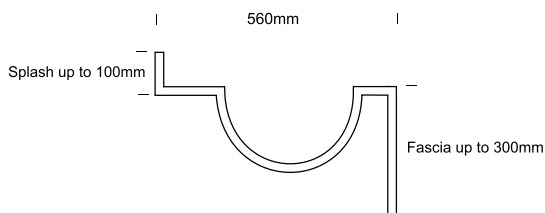

commercial range

COMMERCIAL

CUSTOM VANITY 1 | CUSTOM VANITY 2 | CUSTOM VANITY 3 | CUSTOM VANITY 3 | CORRI CHANNEL

CUSTOM VANITY 2

TOP VIEW

SIDE VIEW

NOTES:

- External measurements can be altered as required
- Different bowls can be specified
- Fascias: minimum 30mm
maximum 300mm