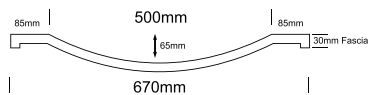

corri range

NIKKI BASIN

CORRI S BOWL | CORRI D BOWL | NIKKI BASIN | MAXI BOWL | CORRANDO BOWL | EURO BOWL | EOS BOWL | CORRI 3

670 NIKKI

TOP VIEW

FRONT VIEW

SIDE VIEW

800 NIKKI

TOP VIEW

FRONT VIEW

SIDE VIEW

NOTES:

- External measurements can be altered as required
- Cabinets manufactured in a variety of finishes to clients specifications
- Fascias: minimum 30mm
maximum 300mm

MADE IN SOUTH AFRICA 