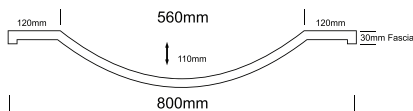

corri range

NIKKI BASIN

CORRI S BOWL | CORRI D BOWL | NIKKI BASIN | MAXI BOWL | CORRANDO BOWL | EURO BOWL | EOS BOWL | CORRI 3

670 NIKKI

TOP VIEW

FRONT VIEW

SIDE VIEW

800 NIKKI

TOP VIEW

FRONT VIEW

SIDE VIEW

NOTES:

- External measurements can be altered as required
- Cabinets manufactured in a variety of finishes to clients specifications
- Fascias: minimum 30mm
maximum 300mm

MADE IN SOUTH AFRICA 