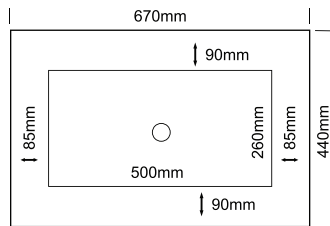

corri range

NIKKI BASIN

CORRI S BOWL | CORRI D BOWL | NIKKI BASIN | MAXI BOWL | CORRANDO BOWL | EURO BOWL | EOS BOWL | CORRI 3

670 NIKKI

TOP VIEW

FRONT VIEW

SIDE VIEW

800 NIKKI

TOP VIEW

FRONT VIEW

SIDE VIEW

NOTES:

- External measurements can be altered as required
- Cabinets manufactured in a variety of finishes to clients specifications
- Fascias: minimum 30mm
maximum 300mm

MADE IN SOUTH AFRICA 