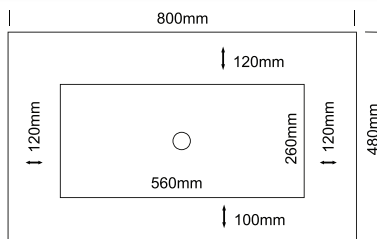

corri range

NIKKI BASIN

CORRI S BOWL | CORRI D BOWL | NIKKI BASIN | MAXI BOWL | CORRANDO BOWL | EURO BOWL | EOS BOWL | CORRI 3

670 NIKKI

TOP VIEW

FRONT VIEW

SIDE VIEW

800 NIKKI

TOP VIEW

FRONT VIEW

SIDE VIEW

NOTES:

- External measurements can be altered as required
- Cabinets manufactured in a variety of finishes to clients specifications
- Fascias: minimum 30mm
maximum 300mm

MADE IN SOUTH AFRICA 