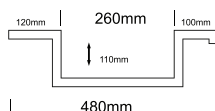

corri range

NIKKI BASIN

CORRI S BOWL | CORRI D BOWL | NIKKI BASIN | MAXI BOWL | CORRANDO BOWL | EURO BOWL | EOS BOWL | CORRI 3

670 NIKKI

TOP VIEW

FRONT VIEW

SIDE VIEW

800 NIKKI

TOP VIEW

FRONT VIEW

SIDE VIEW

NOTES:

- External measurements can be altered as required
- Cabinets manufactured in a variety of finishes to clients specifications
- Fascias: minimum 30mm
maximum 300mm

MADE IN SOUTH AFRICA 