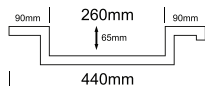

corri range

NIKKI BASIN

CORRI S BOWL | CORRI D BOWL | NIKKI BASIN | MAXI BOWL | CORRANDO BOWL | EURO BOWL | EOS BOWL | CORRI 3

670 NIKKI

TOP VIEW

FRONT VIEW

SIDE VIEW

800 NIKKI

TOP VIEW

FRONT VIEW

SIDE VIEW

NOTES:

- External measurements can be altered as required
- Cabinets manufactured in a variety of finishes to clients specifications
- Fascias: minimum 30mm
maximum 300mm

MADE IN SOUTH AFRICA 