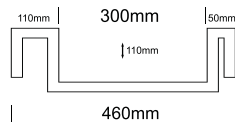

- External measurements can be altered as required
- Cabinets manufactured in a variety of finishes to clients specifications
- Fascias: minimum 30mm
maximum 300mm

580 EOS Standard

TOP VIEW

FRONT VIEW

SIDE VIEW

MADE IN SOUTH AFRICA

corri range

EOS BOWL

CORRI S BOWL | CORRI D BOWL | NIKKI BOWL | MAXI BOWL | CORRANDO BOWL | EURO BOWL | EOS BOWL | CORRI 3

EOS 500

TOP VIEW

FRONT VIEW

SIDE VIEW

NOTES:

- External measurements can be altered as required
- Cabinets manufactured in a variety of finishes to clients specifications
- Fascias: minimum 30mm
maximum 300mm

EOS 500 Double

TOP VIEW

FRONT VIEW