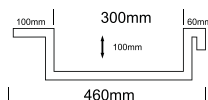

- External measurements can be altered as required
- Cabinets manufactured in a variety of finishes to clients specifications
- Fascias: minimum 30mm
maximum 300mm

580 EOS Standard

TOP VIEW

FRONT VIEW

SIDE VIEW

NOTES:

- External measurements can be altered as required
- Cabinets manufactured in a variety of finishes to clients specifications
- Fascias: minimum 30mm
maximum 300mm

EOS 500 Double

TOP VIEW

FRONT VIEW