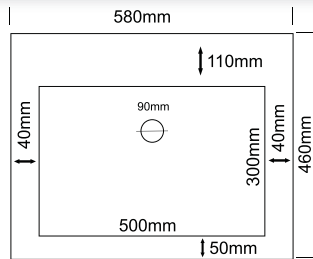

corri range

EOS BOWL

CORRI S BOWL | CORRI D BOWL | NIKKI BOWL | MAXI BOWL | CORRANDO BOWL | EURO BOWL | EOS BOWL | CORRI 3

EOS 500

TOP VIEW