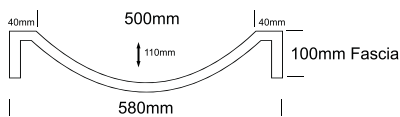

corri range

EOS BOWL

CORRI S BOWL | CORRI D BOWL | NIKKI BOWL | MAXI BOWL | CORRANDO BOWL | EURO BOWL | EOS BOWL | CORRI 3

500 EOS Standard

TOP VIEW

FRONT VIEW

SIDE VIEW

NOTES:

- External measurements can be altered as required
- Cabinets manufactured in a variety of finishes to clients specifications
- Fascias: minimum 30mm
maximum 300mm

580 EOS Standard

TOP VIEW

FRONT VIEW

SIDE VIEW