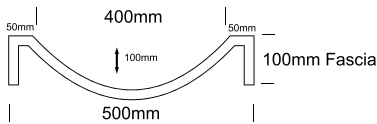

corri range

EOS BOWL

CORRI S BOWL | CORRI D BOWL | NIKKI BOWL | MAXI BOWL | CORRANDO BOWL | EURO BOWL | EOS BOWL | CORRI 3

500 EOS Standard

TOP VIEW

FRONT VIEW

SIDE VIEW

NOTES:

- External measurements can be altered as required
- Cabinets manufactured in a variety of finishes to clients specifications
- Fascias: minimum 30mm
maximum 300mm

580 EOS Standard

TOP VIEW

FRONT VIEW

SIDE VIEW