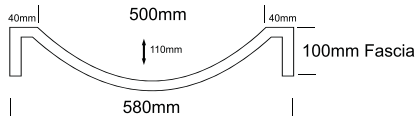

- External measurements can be altered as required
- Cabinets manufactured in a variety of finishes to clients specifications
- Fascias: minimum 30mm
maximum 300mm

580 EOS Standard

TOP VIEW

FRONT VIEW

SIDE VIEW

MADE IN SOUTH AFRICA

corri range

EOS BOWL

CORRI S BOWL | CORRI D BOWL | NIKKI BOWL | MAXI BOWL | CORRANDO BOWL | EURO BOWL | EOS BOWL | CORRI 3

EOS 500

TOP VIEW

FRONT VIEW

SIDE VIEW

NOTES:

- External measurements can be altered as required
- Cabinets manufactured in a variety of finishes to clients specifications
- Fascias: minimum 30mm
maximum 300mm

EOS 500 Double

TOP VIEW

FRONT VIEW