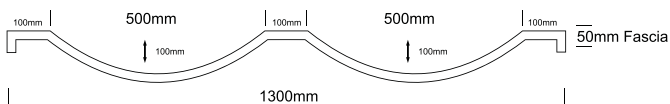

- External measurements can be altered as required
- Cabinets manufactured in a variety of finishes to clients specifications
- Fascias: minimum 30mm
maximum 300mm

580 EOS Standard

TOP VIEW

FRONT VIEW

SIDE VIEW

MADE IN SOUTH AFRICA

corri range

EOS BOWL

CORRI S BOWL | CORRI D BOWL | NIKKI BOWL | MAXI BOWL | CORRANDO BOWL | EURO BOWL | EOS BOWL | CORRI 3

EOS 500

TOP VIEW

FRONT VIEW

SIDE VIEW

NOTES:

- External measurements can be altered as required
- Cabinets manufactured in a variety of finishes to clients specifications
- Fascias: minimum 30mm
maximum 300mm

EOS 500 Double

TOP VIEW

FRONT VIEW