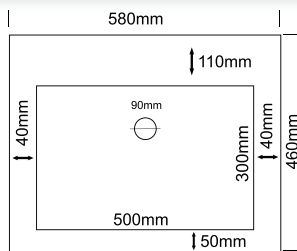

corri range

EOS BOWL

CORRI S BOWL | CORRI D BOWL | NIKKI BOWL | MAXI BOWL | CORRANDO BOWL | EURO BOWL | EOS BOWL | CORRI 3

500 EOS Standard

TOP VIEW

FRONT VIEW

SIDE VIEW

NOTES:

- External measurements can be altered as required
- Cabinets manufactured in a variety of finishes to clients specifications
- Fascias: minimum 30mm
maximum 300mm

580 EOS Standard

TOP VIEW

FRONT VIEW

SIDE VIEW

NOTES:

- External measurements can be altered as required
- Cabinets manufactured in a variety of finishes to clients specifications
- Fascias: minimum 30mm
maximum 300mm

EOS 500 Double

TOP VIEW

FRONT VIEW