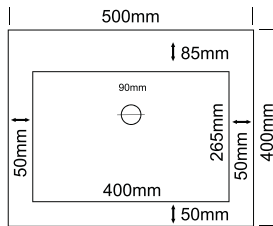

corri range

EOS BOWL

CORRI S BOWL | CORRI D BOWL | NIKKI BOWL | MAXI BOWL | CORRANDO BOWL | EURO BOWL | EOS BOWL | CORRI 3

500 EOS Standard

TOP VIEW

FRONT VIEW

SIDE VIEW

NOTES:

- External measurements can be altered as required
- Cabinets manufactured in a variety of finishes to clients specifications
- Fascias: minimum 30mm
maximum 300mm

580 EOS Standard

TOP VIEW

FRONT VIEW

SIDE VIEW

NOTES:

- External measurements can be altered as required
- Cabinets manufactured in a variety of finishes to clients specifications
- Fascias: minimum 30mm
maximum 300mm

EOS 500 Double

TOP VIEW

FRONT VIEW