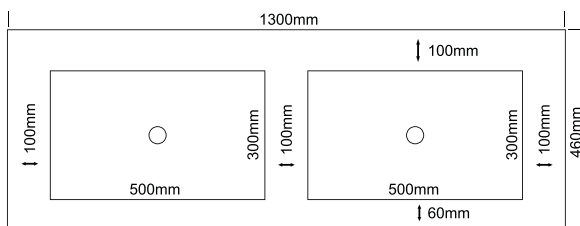

- External measurements can be altered as required
- Cabinets manufactured in a variety of finishes to clients specifications
- Fascias: minimum 30mm
maximum 300mm

580 EOS Standard

TOP VIEW

FRONT VIEW

SIDE VIEW

MADE IN SOUTH AFRICA

corri range

EOS BOWL

CORRI S BOWL | CORRI D BOWL | NIKKI BOWL | MAXI BOWL | CORRANDO BOWL | EURO BOWL | EOS BOWL | CORRI 3

EOS 500

TOP VIEW

FRONT VIEW

SIDE VIEW

NOTES:

- External measurements can be altered as required
- Cabinets manufactured in a variety of finishes to clients specifications
- Fascias: minimum 30mm
maximum 300mm

EOS 500 Double

TOP VIEW

FRONT VIEW