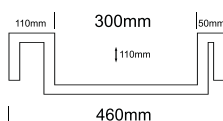

- External measurements can be altered as required
- Cabinets manufactured in a variety of finishes to clients specifications
- Fascias: minimum 30mm
maximum 300mm

580 EOS Standard

TOP VIEW

FRONT VIEW

SIDE VIEW

NOTES:

- External measurements can be altered as required
- Cabinets manufactured in a variety of finishes to clients specifications
- Fascias: minimum 30mm
maximum 300mm

EOS 500 Double

TOP VIEW

FRONT VIEW