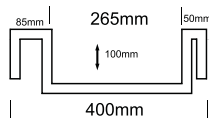

corri range

EOS BOWL

CORRI S BOWL | CORRI D BOWL | NIKKI BOWL | MAXI BOWL | CORRANDO BOWL | EURO BOWL | EOS BOWL | CORRI 3

500 EOS Standard

TOP VIEW

FRONT VIEW

SIDE VIEW

NOTES:

- External measurements can be altered as required
- Cabinets manufactured in a variety of finishes to clients specifications
- Fascias: minimum 30mm
maximum 300mm

580 EOS Standard

TOP VIEW

FRONT VIEW

SIDE VIEW

NOTES:

- External measurements can be altered as required
- Cabinets manufactured in a variety of finishes to clients specifications
- Fascias: minimum 30mm
maximum 300mm

EOS 500 Double

TOP VIEW

FRONT VIEW