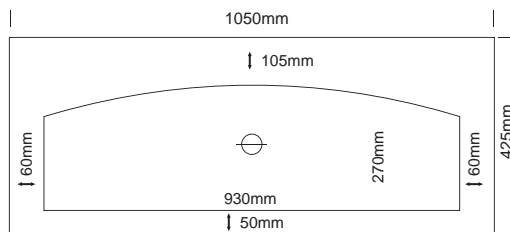

helio range

HELIO basin

HELIO 600 | HELIO 700 | HELIO 800 | HELIO 900 | HELIO 1050

HELIO 900 basin

TOP VIEW

FRONT VIEW

SIDE VIEW

HELIO 1050 basin

TOP VIEW

FRONT VIEW

SIDE VIEW

NOTES:

MADE IN SOUTH AFRICA

- External measurements can be altered as required
- Cabinets manufactured in a variety of finishes to clients specifications
- Fascias: minimum 30mm | maximum 300mm