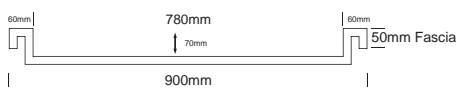

helio range

HELIO basin

HELIO 600 | HELIO 700 | HELIO 800 | HELIO 900 | HELIO 1050

HELIO 900 basin

TOP VIEW

FRONT VIEW

SIDE VIEW

HELIO 1050 basin

TOP VIEW

FRONT VIEW

SIDE VIEW

NOTES:

MADE IN SOUTH AFRICA

- External measurements can be altered as required
- Cabinets manufactured in a variety of finishes to clients specifications
- Fascias: minimum 30mm | maximum 300mm