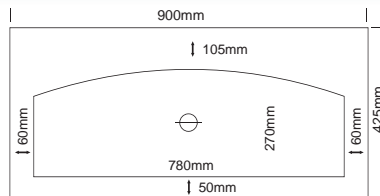

helio range

HELIO basin

HELIO 600 | HELIO 700 | HELIO 800 | HELIO 900 | HELIO 1050

HELIO 900 basin

TOP VIEW

FRONT VIEW

SIDE VIEW

HELIO 1050 basin

TOP VIEW

FRONT VIEW

SIDE VIEW

NOTES:

MADE IN SOUTH AFRICA

- External measurements can be altered as required
- Cabinets manufactured in a variety of finishes to clients specifications
- Fascias: minimum 30mm | maximum 300mm