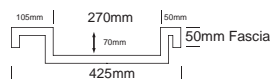

helio range

HELIO basin

HELIO 600 | HELIO 700 | HELIO 800 | HELIO 900 | HELIO 1050

HELIO 900 basin

TOP VIEW

FRONT VIEW

SIDE VIEW

HELIO 1050 basin

TOP VIEW

FRONT VIEW

SIDE VIEW

NOTES:

MADE IN SOUTH AFRICA

- External measurements can be altered as required
- Cabinets manufactured in a variety of finishes to clients specifications
- Fascias: minimum 30mm | maximum 300mm