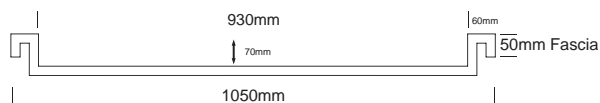

helio range

HELIO basin

HELIO 600 | HELIO 700 | HELIO 800 | HELIO 900 | HELIO 1050

HELIO 900 basin

TOP VIEW

FRONT VIEW

SIDE VIEW

HELIO 1050 basin

TOP VIEW

FRONT VIEW

SIDE VIEW

NOTES:

MADE IN SOUTH AFRICA

- External measurements can be altered as required
- Cabinets manufactured in a variety of finishes to clients specifications
- Fascias: minimum 30mm | maximum 300mm