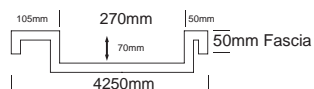

helio range

HELIO basin

HELIO 600 | HELIO 700 | HELIO 800 | HELIO 900 | HELIO 1050

HELIO 900 basin

TOP VIEW

FRONT VIEW

SIDE VIEW

HELIO 1050 basin

TOP VIEW

FRONT VIEW

SIDE VIEW

NOTES:

MADE IN SOUTH AFRICA

- External measurements can be altered as required
- Cabinets manufactured in a variety of finishes to clients specifications
- Fascias: minimum 30mm | maximum 300mm