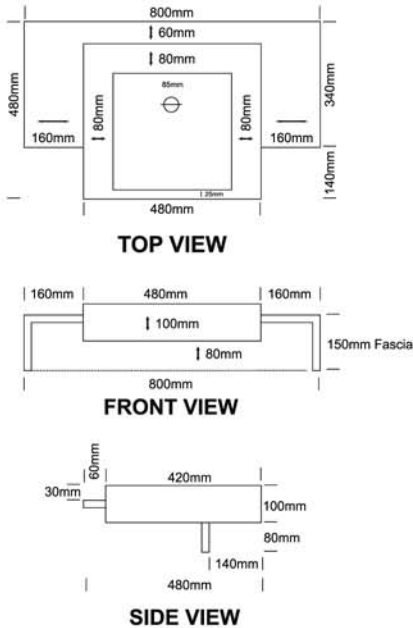

quattro range

ANGULO BOWL

CUBO BOWL | GRANDE BOWL | JUMBO BOWL | MEGA BOWL | ULTRA BOWL | GIGA BOWL | TETRA BOWL | FABIO BOWL | ANGULO BOWL | CUBANO BASIN | GUEST BASIN

800 ANGULO

ANGULO DOUBLE

NOTES:

- External measurements can be altered as required
- Cabinets manufactured in a variety of finishes to clients specifications
- Fascias: minimum 30mm
maximum 300mm