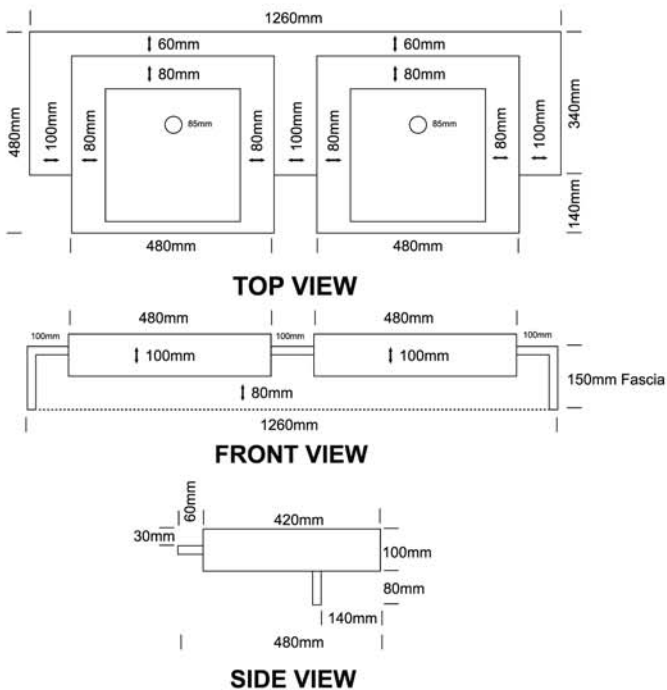

quattro range

ANGULO BOWL

CUBO BOWL | GRANDE BOWL | JUMBO BOWL | MEGA BOWL | ULTRA BOWL | GIGA BOWL | TETRA BOWL | FABIO BOWL | ANGULO BOWL | CUBANO BASIN | GUEST BASIN

800 ANGULO

ANGULO DOUBLE

NOTES:

- External measurements can be altered as required
- Cabinets manufactured in a variety of finishes to clients specifications
- Fascias: minimum 30mm
maximum 300mm