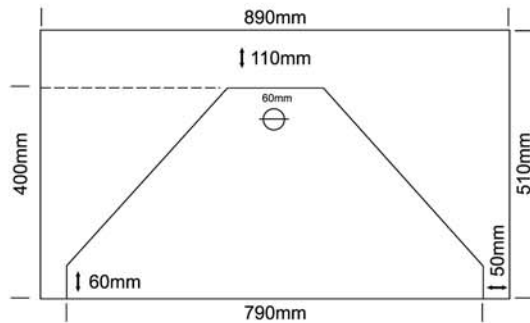

### 890 CUBANO

TOP VIEW

SIDE VIEW

#### NOTES:

- External measurements can be altered as required
- Cabinets manufactured in a variety of finishes to clients specifications
- Fascias: minimum 30mm  
maximum 300mm