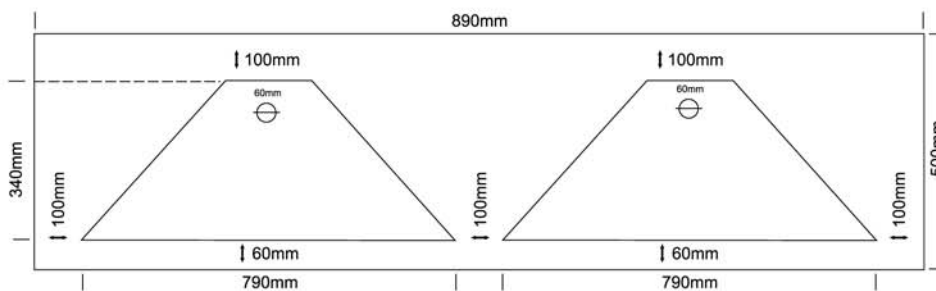

CUBANO DOUBLE

TOP VIEW

MADE IN SOUTH AFRICA