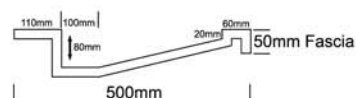

SIDE VIEW

MADE IN SOUTH AFRICA