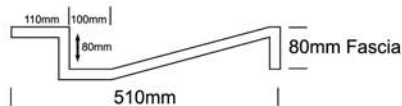

CUBO BOWL

CUBO BOWL | GRANDE BOWL | JUMBO BOWL | MEGA BOWL | ULTRA BOWL | GIGA BOWL | TETRA BOWL | FABIO BOWL | ANGULO BOWL | CUBANO BASIN | GUEST BASIN

890 CUBANO

SIDE VIEW

NOTES:

- External measurements can be altered as required
- Cabinets manufactured in a variety of finishes to clients specifications
- Fascias: minimum 30mm
  maximum 300mm

CUBANO DOUBLE

MADE IN SOUTH AFRICA