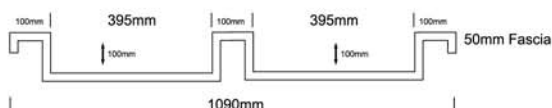

### CUBO SINGLE

TOP VIEW

FRONT VIEW

SIDE VIEW

### CUBO DOUBLE

TOP VIEW

FRONT VIEW

SIDE VIEW

#### NOTES:

- External measurements can be altered as required
- Cabinets manufactured in a variety of finishes to clients specifications
- Fascias: minimum 30mm  
maximum 300mm

MADE IN SOUTH AFRICA