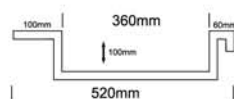

### CUBO SINGLE

TOP VIEW

FRONT VIEW

SIDE VIEW

### CUBO DOUBLE

TOP VIEW

FRONT VIEW

SIDE VIEW

#### NOTES:

- External measurements can be altered as required
- Cabinets manufactured in a variety of finishes to clients specifications
- Fascias: minimum 30mm  
maximum 300mm

MADE IN SOUTH AFRICA