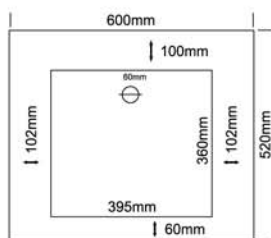

### CUBO SINGLE

TOP VIEW

FRONT VIEW

SIDE VIEW

### CUBO DOUBLE

TOP VIEW

FRONT VIEW

SIDE VIEW

#### NOTES:

- External measurements can be altered as required
- Cabinets manufactured in a variety of finishes to clients specifications
- Fascias: minimum 30mm  
maximum 300mm

MADE IN SOUTH AFRICA