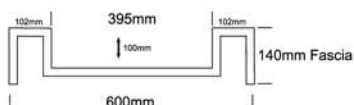

quattro range

CUBANO BASIN

CUBO BOWL | GRANDE BOWL | JUMBO BOWL | MEGA BOWL | ULTRA BOWL | GIGA BOWL | TETRA BOWL | FABIO BOWL | ANGULO BOWL | CUBANO BASIN | GUEST BASIN

CUBO SINGLE

FRONT VIEW

CUBO DOUBLE

NOTES:

- External measurements can be altered as required
- Cabinets manufactured in a variety of finishes to clients specifications
- Fascias: minimum 30mm
  maximum 300mm

MADE IN SOUTH AFRICA