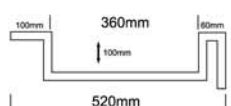

## CUBANO BASIN

CUBO BOWL | GRANDE BOWL | JUMBO BOWL | MEGA BOWL | ULTRA BOWL | GIGA BOWL | TETRA BOWL | FABIO BOWL | ANGULO BOWL | CUBANO BASIN | GUEST BASIN

### CUBO SINGLE

TOP VIEW

FRONT VIEW

SIDE VIEW

### CUBO DOUBLE

TOP VIEW

FRONT VIEW

SIDE VIEW

#### NOTES:

- External measurements can be altered as required
- Cabinets manufactured in a variety of finishes to clients specifications
- Fascias: minimum 30mm  
maximum 300mm

MADE IN SOUTH AFRICA