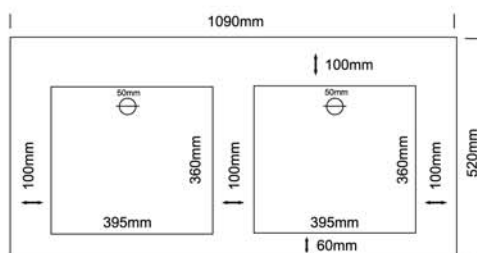

### CUBO SINGLE

TOP VIEW

FRONT VIEW

SIDE VIEW

### CUBO DOUBLE

TOP VIEW

FRONT VIEW

SIDE VIEW

#### NOTES:

- External measurements can be altered as required
- Cabinets manufactured in a variety of finishes to clients specifications
- Fascias: minimum 30mm  
maximum 300mm

MADE IN SOUTH AFRICA