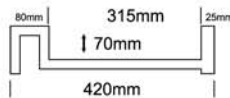

quattro range

FABIO BOWL

CUBO BOWL | GRANDE BOWL | JUMBO BOWL | MEGA BOWL | ULTRA BOWL | GIGA BOWL | TETRA BOWL | FABIO BOWL | ANGULO BOWL | CUBANO BASIN | GUEST BASIN

480 FABIO

TOP VIEW

FRONT VIEW

SIDE VIEW

FABIO DOUBLE

TOP VIEW

FRONT VIEW

SIDE VIEW

NOTES:

- External measurements can be altered as required
- Cabinets manufactured in a variety of finishes to clients specifications
- Fascias: minimum 30mm
maximum 300mm