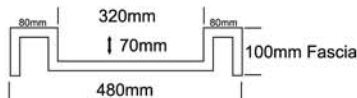

quattro range

FABIO BOWL

CUBO BOWL | GRANDE BOWL | JUMBO BOWL | MEGA BOWL | ULTRA BOWL | GIGA BOWL | TETRA BOWL | FABIO BOWL | ANGULO BOWL | CUBANO BASIN | GUEST BASIN

480 FABIO

TOP VIEW

FRONT VIEW

SIDE VIEW

FABIO DOUBLE

TOP VIEW

FRONT VIEW

SIDE VIEW

NOTES:

- External measurements can be altered as required
- Cabinets manufactured in a variety of finishes to clients specifications
- Fascias: minimum 30mm
maximum 300mm