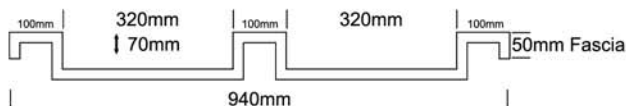

quattro range

FABIO BOWL

CUBO BOWL | GRANDE BOWL | JUMBO BOWL | MEGA BOWL | ULTRA BOWL | GIGA BOWL | TETRA BOWL | FABIO BOWL | ANGULO BOWL | CUBANO BASIN | GUEST BASIN

480 FABIO

TOP VIEW

FRONT VIEW

SIDE VIEW

FABIO DOUBLE

TOP VIEW

FRONT VIEW

SIDE VIEW

NOTES:

- External measurements can be altered as required
- Cabinets manufactured in a variety of finishes to clients specifications
- Fascias: minimum 30mm
maximum 300mm