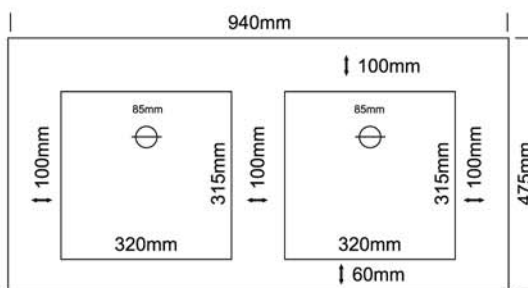

quattro range

FABIO BOWL

CUBO BOWL | GRANDE BOWL | JUMBO BOWL | MEGA BOWL | ULTRA BOWL | GIGA BOWL | TETRA BOWL | FABIO BOWL | ANGULO BOWL | CUBANO BASIN | GUEST BASIN

480 FABIO

TOP VIEW

FRONT VIEW

SIDE VIEW

FABIO DOUBLE

TOP VIEW

FRONT VIEW

SIDE VIEW

NOTES:

- External measurements can be altered as required
- Cabinets manufactured in a variety of finishes to clients specifications
- Fascias: minimum 30mm
maximum 300mm