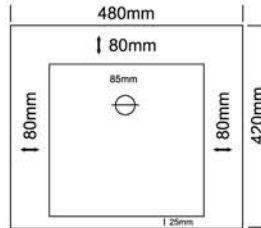

quattro range

FABIO BOWL

CUBO BOWL | GRANDE BOWL | JUMBO BOWL | MEGA BOWL | ULTRA BOWL | GIGA BOWL | TETRA BOWL | FABIO BOWL | ANGULO BOWL | CUBANO BASIN | GUEST BASIN

480 FABIO

TOP VIEW

FRONT VIEW

SIDE VIEW

FABIO DOUBLE

TOP VIEW

FRONT VIEW

SIDE VIEW

NOTES:

- External measurements can be altered as required
- Cabinets manufactured in a variety of finishes to clients specifications
- Fascias: minimum 30mm
maximum 300mm