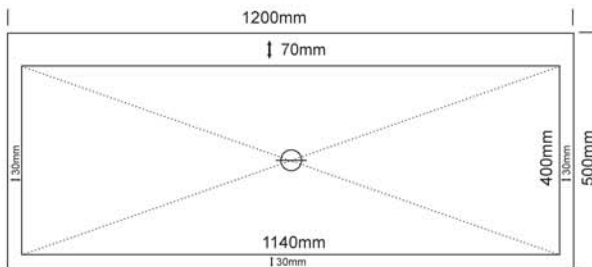

quattro range

GIGA BOWL

CUBO BOWL | GRANDE BOWL | JUMBO BOWL | MEGA BOWL | ULTRA BOWL | GIGA BOWL | TETRA BOWL | FABIO BOWL | ANGULO BOWL | CUBANO BASIN | GUEST BASIN

GIGA

TOP VIEW

FRONT VIEW

SIDE VIEW

NOTES:

- External measurements can be altered as required
- Cabinets manufactured in a variety of finishes to clients specifications
- Fascias: minimum 30mm
maximum 300mm

MADE IN SOUTH AFRICA

marblecast

Tel: 021 511 0768 · Fax: 086 670 555