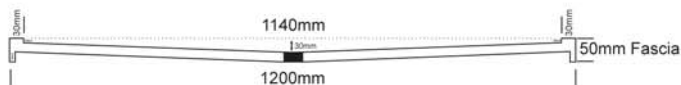

quattro range

GIGA BOWL

CUBO BOWL | GRANDE BOWL | JUMBO BOWL | MEGA BOWL | ULTRA BOWL | GIGA BOWL | TETRA BOWL | FABIO BOWL | ANGULO BOWL | CUBANO BASIN | GUEST BASIN

GIGA

TOP VIEW

FRONT VIEW

SIDE VIEW

NOTES:

- External measurements can be altered as required
- Cabinets manufactured in a variety of finishes to clients specifications
- Fascias: minimum 30mm
maximum 300mm

MADE IN SOUTH AFRICA

marblecast

Tel: 021 511 0768 · Fax: 086 670 555