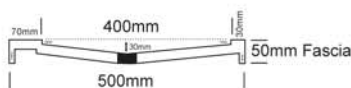

quattro range

GIGA BOWL

CUBO BOWL | GRANDE BOWL | JUMBO BOWL | MEGA BOWL | ULTRA BOWL | GIGA BOWL | TETRA BOWL | FABIO BOWL | ANGULO BOWL | CUBANO BASIN | GUEST BASIN

GIGA

TOP VIEW

FRONT VIEW

SIDE VIEW

NOTES:

- External measurements can be altered as required
- Cabinets manufactured in a variety of finishes to clients specifications
- Fascias: minimum 30mm
maximum 300mm

MADE IN SOUTH AFRICA

marblecast

Tel: 021 511 0768 · Fax: 086 670 555