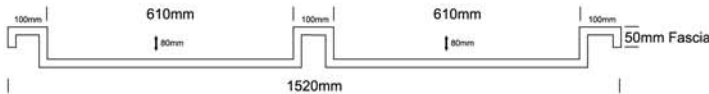

GRANDE BOWL

CUBO BOWL | GRANDE BOWL | JUMBO BOWL | MEGA BOWL | ULTRA BOWL | GIGA BOWL | TETRA BOWL | FABIO BOWL | ANGULO BOWL | CUBANO BASIN | GUEST BASIN

730 GRANDE

TOP VIEW

FRONT VIEW

SIDE VIEW

GRANDE DOUBLE

TOP VIEW

FRONT VIEW

SIDE VIEW

NOTES:

- External measurements can be altered as required
- Cabinets manufactured in a variety of finishes to clients specifications
- Fascias: minimum 30mm
maximum 300mm

MADE IN SOUTH AFRICA