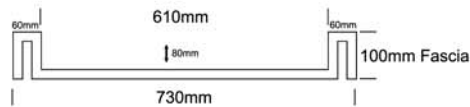

GRANDE BOWL

CUBO BOWL | GRANDE BOWL | JUMBO BOWL | MEGA BOWL | ULTRA BOWL | GIGA BOWL | TETRA BOWL | FABIO BOWL | ANGULO BOWL | CUBANO BASIN | GUEST BASIN

730 GRANDE

TOP VIEW

FRONT VIEW

SIDE VIEW

GRANDE DOUBLE

TOP VIEW

FRONT VIEW

SIDE VIEW

NOTES:

- External measurements can be altered as required
- Cabinets manufactured in a variety of finishes to clients specifications
- Fascias: minimum 30mm
maximum 300mm

MADE IN SOUTH AFRICA