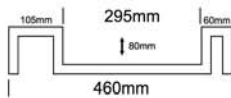

GRANDE BOWL

CUBO BOWL | GRANDE BOWL | JUMBO BOWL | MEGA BOWL | ULTRA BOWL | GIGA BOWL | TETRA BOWL | FABIO BOWL | ANGULO BOWL | CUBANO BASIN | GUEST BASIN

730 GRANDE

TOP VIEW

FRONT VIEW

SIDE VIEW

GRANDE DOUBLE

TOP VIEW

FRONT VIEW

SIDE VIEW

NOTES:

- External measurements can be altered as required
- Cabinets manufactured in a variety of finishes to clients specifications
- Fascias: minimum 30mm
maximum 300mm

MADE IN SOUTH AFRICA