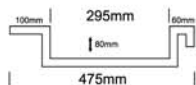

GRANDE BOWL

CUBO BOWL | GRANDE BOWL | JUMBO BOWL | MEGA BOWL | ULTRA BOWL | GIGA BOWL | TETRA BOWL | FABIO BOWL | ANGULO BOWL | CUBANO BASIN | GUEST BASIN

730 GRANDE

TOP VIEW

FRONT VIEW

SIDE VIEW

GRANDE DOUBLE

TOP VIEW

FRONT VIEW

SIDE VIEW

NOTES:

- External measurements can be altered as required
- Cabinets manufactured in a variety of finishes to clients specifications
- Fascias: minimum 30mm
maximum 300mm

MADE IN SOUTH AFRICA