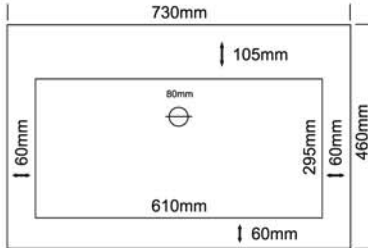

GRANDE BOWL

CUBO BOWL | GRANDE BOWL | JUMBO BOWL | MEGA BOWL | ULTRA BOWL | GIGA BOWL | TETRA BOWL | FABIO BOWL | ANGULO BOWL | CUBANO BASIN | GUEST BASIN

730 GRANDE

TOP VIEW

FRONT VIEW

SIDE VIEW

GRANDE DOUBLE

TOP VIEW

FRONT VIEW

SIDE VIEW

NOTES:

- External measurements can be altered as required
- Cabinets manufactured in a variety of finishes to clients specifications
- Fascias: minimum 30mm
maximum 300mm

MADE IN SOUTH AFRICA