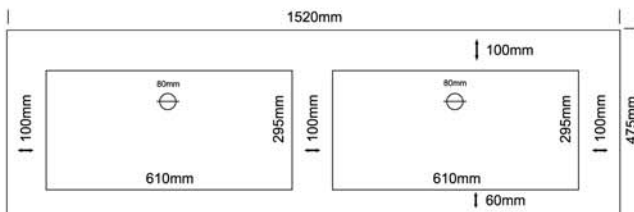

GRANDE BOWL

CUBO BOWL | GRANDE BOWL | JUMBO BOWL | MEGA BOWL | ULTRA BOWL | GIGA BOWL | TETRA BOWL | FABIO BOWL | ANGULO BOWL | CUBANO BASIN | GUEST BASIN

730 GRANDE

TOP VIEW

FRONT VIEW

SIDE VIEW

GRANDE DOUBLE

TOP VIEW

FRONT VIEW

SIDE VIEW

NOTES:

- External measurements can be altered as required
- Cabinets manufactured in a variety of finishes to clients specifications
- Fascias: minimum 30mm
maximum 300mm

MADE IN SOUTH AFRICA