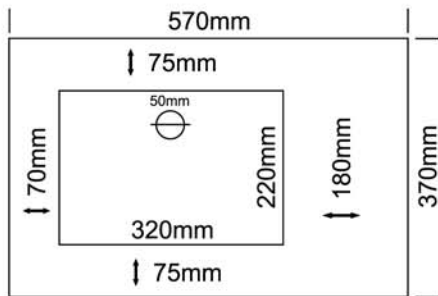

quattro range

GUEST BASIN

CUBO BOWL | GRANDE BOWL | JUMBO BOWL | MEGA BOWL | ULTRA BOWL | GIGA BOWL | TETRA BOWL | FABIO BOWL | ANGULO BOWL | CUBANO BASIN | GUEST BASIN

GUEST

TOP VIEW

FRONT VIEW

SIDE VIEW

NOTES:

- External measurements can be altered as required
- Cabinets manufactured in a variety of finishes to clients specifications
- Fascias: minimum 30mm
maximum 300mm

MADE IN SOUTH AFRICA