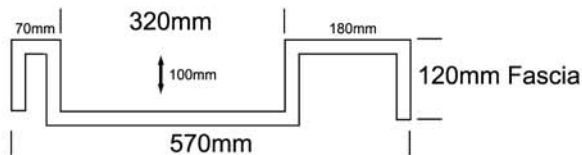

quattro range

GUEST BASIN

CUBO BOWL | GRANDE BOWL | JUMBO BOWL | MEGA BOWL | ULTRA BOWL | GIGA BOWL | TETRA BOWL | FABIO BOWL | ANGULO BOWL | CUBANO BASIN | GUEST BASIN

GUEST

TOP VIEW

FRONT VIEW

SIDE VIEW

NOTES:

- External measurements can be altered as required
- Cabinets manufactured in a variety of finishes to clients specifications
- Fascias: minimum 30mm
maximum 300mm

MADE IN SOUTH AFRICA