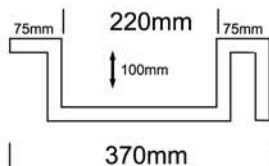

quattro range

GUEST BASIN

CUBO BOWL | GRANDE BOWL | JUMBO BOWL | MEGA BOWL | ULTRA BOWL | GIGA BOWL | TETRA BOWL | FABIO BOWL | ANGULO BOWL | CUBANO BASIN | GUEST BASIN

GUEST

TOP VIEW

FRONT VIEW

SIDE VIEW

NOTES:

- External measurements can be altered as required
- Cabinets manufactured in a variety of finishes to clients specifications
- Fascias: minimum 30mm
maximum 300mm

MADE IN SOUTH AFRICA