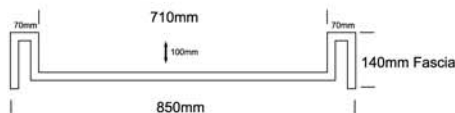

quattro range

MEGA BOWL

CUBO BOWL | GRANDE BOWL | JUMBO BOWL | MEGA BOWL | ULTRA BOWL | GIGA BOWL | TETRA BOWL | FABIO BOWL | ANGULO BOWL | CUBANO BASIN | GUEST BASIN

850 MEGA

TOP VIEW

FRONT VIEW

SIDE VIEW

NOTES:

- External measurements can be altered as required
- Cabinets manufactured in a variety of finishes to clients specifications
- Fascias: minimum 30mm
maximum 300mm

MEGA DOUBLE

TOP VIEW

FRONT VIEW

SIDE VIEW