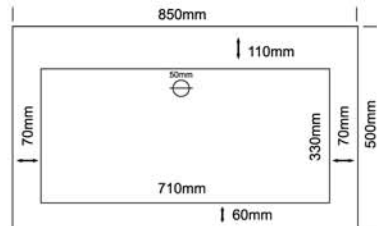

quattro range

MEGA BOWL

CUBO BOWL | GRANDE BOWL | JUMBO BOWL | MEGA BOWL | ULTRA BOWL | GIGA BOWL | TETRA BOWL | FABIO BOWL | ANGULO BOWL | CUBANO BASIN | GUEST BASIN

850 MEGA

TOP VIEW

FRONT VIEW

SIDE VIEW

NOTES:

- External measurements can be altered as required
- Cabinets manufactured in a variety of finishes to clients specifications
- Fascias: minimum 30mm
maximum 300mm

MEGA DOUBLE

TOP VIEW

FRONT VIEW

SIDE VIEW