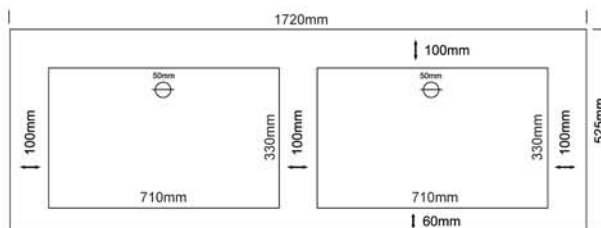

quattro range

MEGA BOWL

CUBO BOWL | GRANDE BOWL | JUMBO BOWL | MEGA BOWL | ULTRA BOWL | GIGA BOWL | TETRA BOWL | FABIO BOWL | ANGULO BOWL | CUBANO BASIN | GUEST BASIN

850 MEGA

TOP VIEW

FRONT VIEW

SIDE VIEW

NOTES:

- External measurements can be altered as required
- Cabinets manufactured in a variety of finishes to clients specifications
- Fascias: minimum 30mm
maximum 300mm

MEGA DOUBLE

TOP VIEW

FRONT VIEW

SIDE VIEW