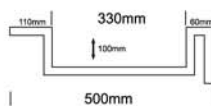

quattro range

MEGA BOWL

CUBO BOWL | GRANDE BOWL | JUMBO BOWL | MEGA BOWL | ULTRA BOWL | GIGA BOWL | TETRA BOWL | FABIO BOWL | ANGULO BOWL | CUBANO BASIN | GUEST BASIN

850 MEGA

TOP VIEW

FRONT VIEW

SIDE VIEW

NOTES:

- External measurements can be altered as required
- Cabinets manufactured in a variety of finishes to clients specifications
- Fascias: minimum 30mm
maximum 300mm

MEGA DOUBLE

TOP VIEW

FRONT VIEW

SIDE VIEW