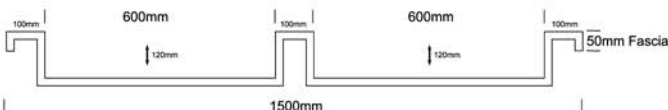

quattro range

MEGA BOWL

CUBO BOWL | GRANDE BOWL | JUMBO BOWL | MEGA BOWL | ULTRA BOWL | GIGA BOWL | TETRA BOWL | FABIO BOWL | ANGULO BOWL | CUBANO BASIN | GUEST BASIN

850 MEGA

TOP VIEW

FRONT VIEW

SIDE VIEW

NOTES:

- External measurements can be altered as required
- Cabinets manufactured in a variety of finishes to clients specifications
- Fascias: minimum 30mm
maximum 300mm

MEGA DOUBLE

TOP VIEW

FRONT VIEW

SIDE VIEW